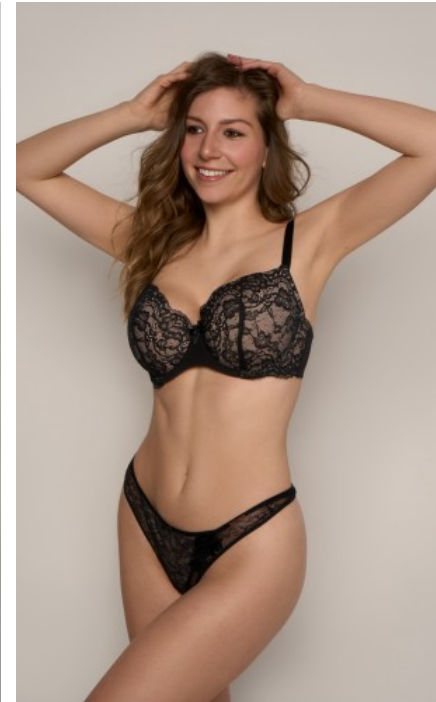

EDUCATION

Training as an administrative assistant

SELINA B. - #36103

KREUZSTR. 34 · 33602 BIELEFELD · GERMANY · +49 521 3373 2910

WWW.THE-MODELS.DE · INFO@THE-MODELS.DE

HEIGHT · 177CM
SIZE · 36

SHOES · 39 EU
B/W/H · 96/67/96

YEAR OF BIRTH · 2002
HAIR · LIGHT BROWN