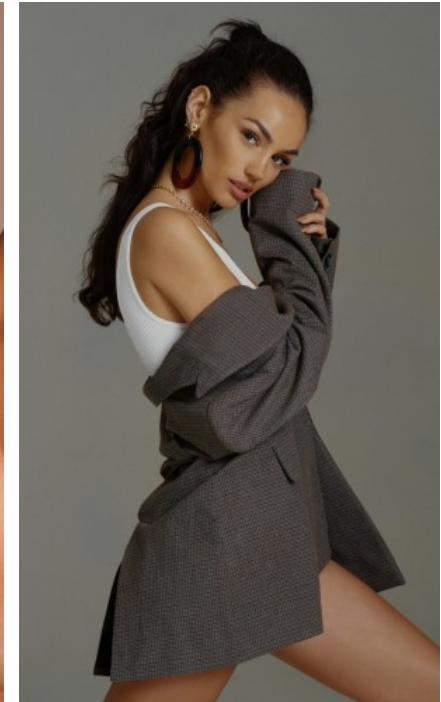

The models

LANGUAGE SKILLS

German · native
English · fluently
Turkish · native

FAIR EXPERIENCE

I have been working as a full-time model since 2017. My clients or experiences include Snipes, Douglas, Defshop, Asos, Hunkemöller, Kylie Skin, Caia Cosmetics, Deichmann, Schwarzkopf, About You. Poste...

CURRENT OCCUPATION

Full-time model

EDUCATION

MINEL Y. - #36493

KREUZSTR. 34 · 33602 BIELEFELD · GERMANY · +49 521 3373 2910

WWW.THE-MODELS.DE · INFO@THE-MODELS.DE

HEIGHT · 173CM
SIZE · 34

SHOES · 39 EU
B/W/H · 88/61/89

YEAR OF BIRTH · 1996
HAIR · DARK BROWN