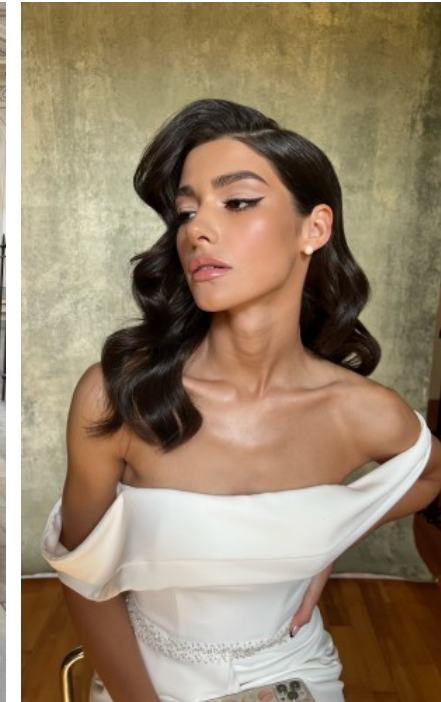

EDUCATION

Businesswoman for insurance and finance

SABRINA P. - #36648

KREUZSTR. 34 · 33602 BIELEFELD · GERMANY · +49 521 3373 2910

WWW.THE-MODELS.DE · INFO@THE-MODELS.DE

HEIGHT · 171CM
SIZE · 34

SHOES · 39 EU
B/W/H · 87/64/90

YEAR OF BIRTH · 1997
HAIR · DARK BROWN