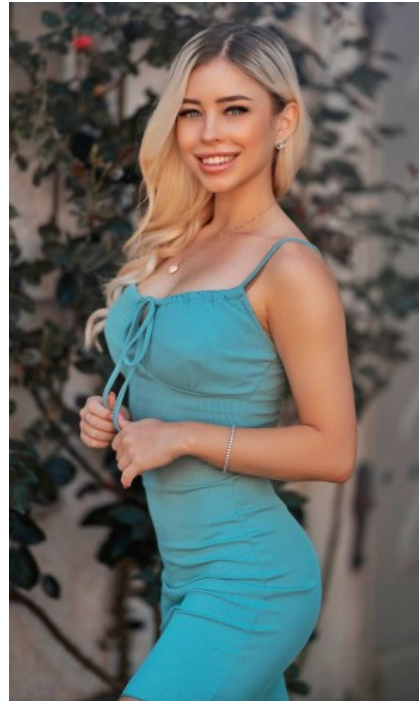

EDUCATION

A-levels

ANNA-LENA R. - #36975

KREUZSTR. 34 · 33602 BIELEFELD · GERMANY · +49 521 3373 2910

WWW.THE-MODELS.DE · INFO@THE-MODELS.DE

HEIGHT · 158CM
SIZE · 34

SHOES · 37 EU
B/W/H · 92/67/86

YEAR OF BIRTH · 1998
HAIR · LIGHT BLOND