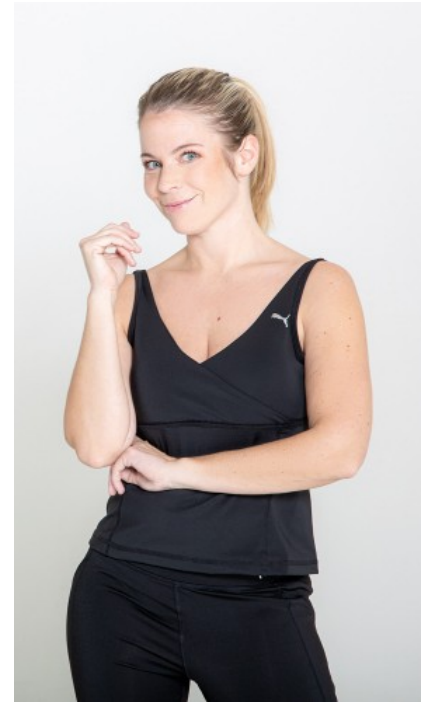

The models

LANGUAGE SKILLS

German · native
English · fluently
Italian · basic knowledge

CURRENT OCCUPATION

Public service employees

FAIR EXPERIENCE

I am a very friendly, communicative person and always have a smile on my face. My previous customers appreciate my punctuality, reliability and honesty. I really enjoy working with people and it shows...

EDUCATION

Bank clerk

SIMONE K. - #37306

KREUZSTR. 34 · 33602 BIELEFELD · GERMANY · +49 521 3373 2910

WWW.THE-MODELS.DE · INFO@THE-MODELS.DE

HEIGHT · 160CM
SIZE · 34/36

SHOES · 37 EU
B/W/H · 83/64/93

YEAR OF BIRTH · 1988
HAIR · BLOND