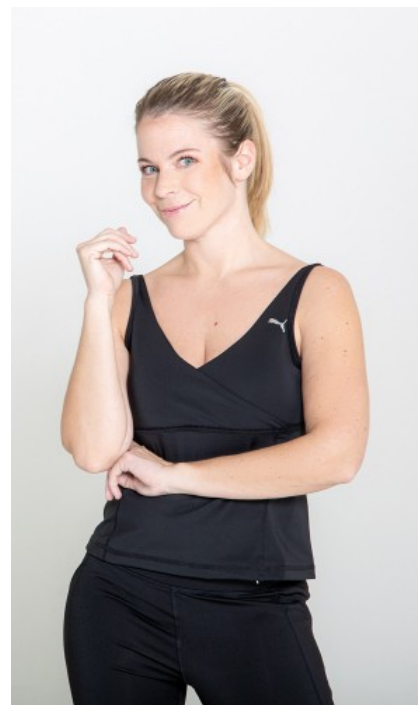

The models

LANGUAGE SKILLS

German · native
English · fluently
Italian · basic knowledge

CURRENT OCCUPATION

Public service employees

FAIR EXPERIENCE

I am a very friendly, communicative person and always have a smile on my face. My previous customers appreciate my punctuality, reliability and honesty. I really enjoy working with people and it shows...

EDUCATION

Bank clerk

SIMONE K. - #37306

KREUZSTR. 34 · 33602 BIELEFELD · GERMANY · +49 521 3373 2910

WWW.THE-MODELS.DE · INFO@THE-MODELS.DE

HEIGHT · 160CM
SIZE · 34/36

SHOES · 37 EU
B/W/H · 83/64/93

YEAR OF BIRTH · 1988
HAIR · BLOND