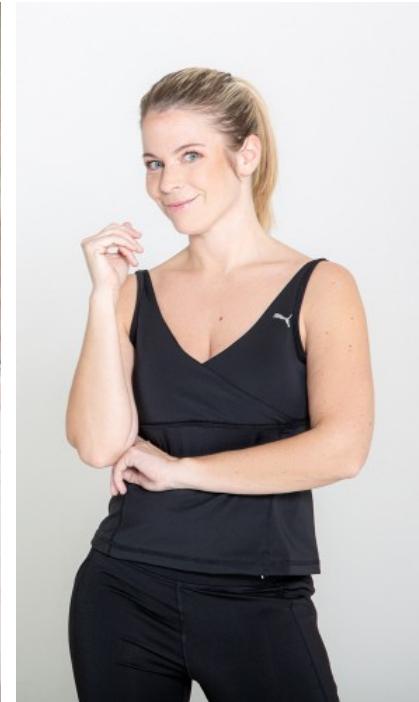

The models

LANGUAGE SKILLS

German · native
English · fluently
Italian · basic knowledge

CURRENT OCCUPATION

Public service employees

FAIR EXPERIENCE

I am a very friendly, communicative person and always have a smile on my face. My previous customers appreciate my punctuality, reliability and honesty. I really enjoy working with people and it shows...

EDUCATION

Bank clerk

SIMONE K. - #37306

KREUZSTR. 34 · 33602 BIELEFELD · GERMANY · +49 521 3373 2910

WWW.THE-MODELS.DE · INFO@THE-MODELS.DE

HEIGHT · 160CM
SIZE · 34/36

SHOES · 37 EU
B/W/H · 83/64/93

YEAR OF BIRTH · 1988
HAIR · BLOND