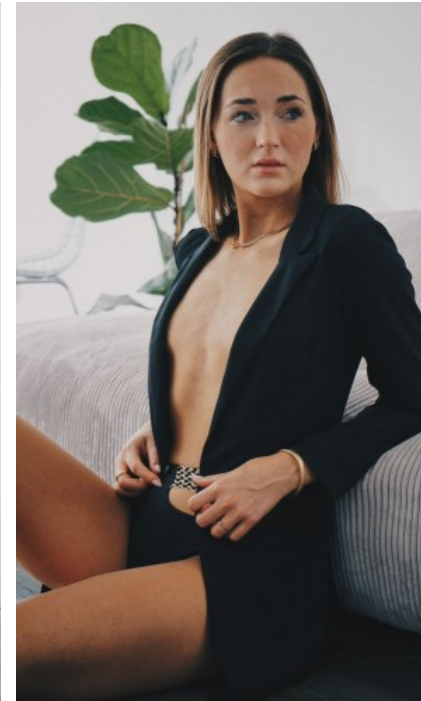

EDUCATION

A-levels

SOPHIA S. - #37509

KREUZSTR. 34 · 33602 BIELEFELD · GERMANY · +49 521 3373 2910

WWW.THE-MODELS.DE · INFO@THE-MODELS.DE

HEIGHT · 173CM
SIZE · 34/36

SHOES · 39 EU
B/W/H · 81/64/82

YEAR OF BIRTH · 2000
HAIR · DARK BLOND