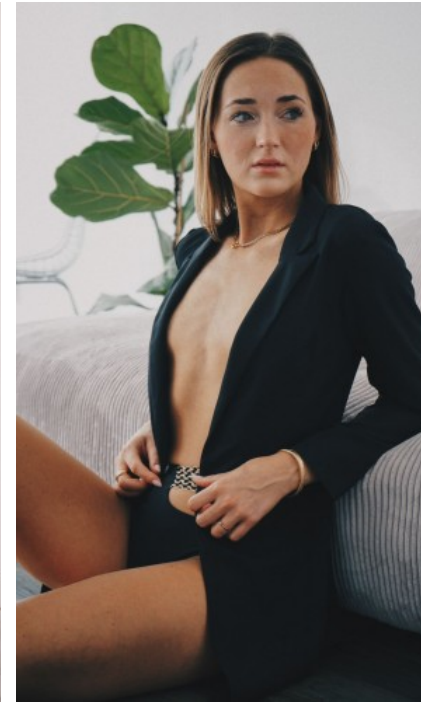

EDUCATION

A-levels

SOPHIA S. - #37509

KREUZSTR. 34 · 33602 BIELEFELD · GERMANY · +49 521 3373 2910

WWW.THE-MODELS.DE · INFO@THE-MODELS.DE

HEIGHT · 173CM
SIZE · 34/36

SHOES · 39 EU
B/W/H · 81/64/82

YEAR OF BIRTH · 2000
HAIR · DARK BLOND