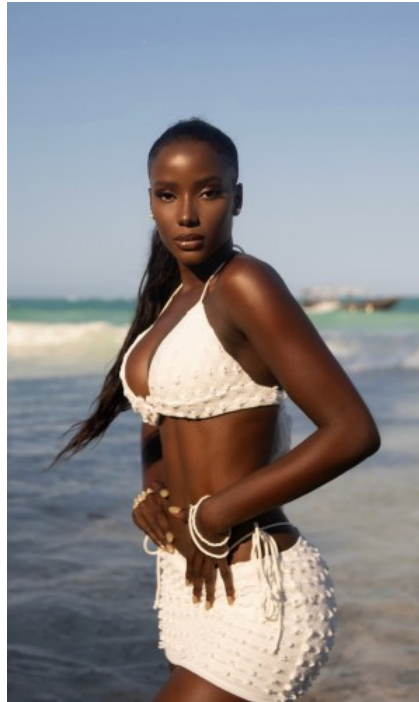

The models

LANGUAGE SKILLS

German · native
English · fluently
French · basic knowledge

CURRENT OCCUPATION

Self-employed

FAIR EXPERIENCE

I have been working at various trade fairs in Germany and abroad since 2013. I have already worked at Fibo, Beauty Messe, Gamescom, Motor Show, Intermot, Anuga, Medica, K Messe, Inspo and many other t...

EDUCATION

A-levels

AMINATA S. - #37973

KREUZSTR. 34 · 33602 BIELEFELD · GERMANY · +49 521 3373 2910

WWW.THE-MODELS.DE · INFO@THE-MODELS.DE

HEIGHT · 171CM
SIZE · 34/36

SHOES · 37 EU
B/W/H · 85/57/98

YEAR OF BIRTH · 1995
HAIR · DARK BROWN