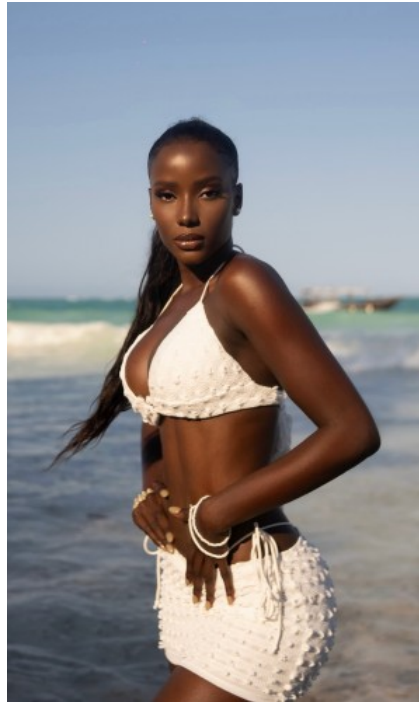

The models

LANGUAGE SKILLS

German · native
English · fluently
French · basic knowledge

CURRENT OCCUPATION

Self-employed

FAIR EXPERIENCE

I have been working at various trade fairs in Germany and abroad since 2013. I have already worked at Fibo, Beauty Messe, Gamescom, Motor Show, Internot, Anuga, Medica, K Messe, Inspo and many other t...

EDUCATION

A-levels

AMINATA S. - #37973

KREUZSTR. 34 · 33602 BIELEFELD · GERMANY · +49 521 3373 2910

WWW.THE-MODELS.DE · INFO@THE-MODELS.DE

HEIGHT · 171CM
SIZE · 34/36

SHOES · 37 EU
B/W/H · 85/57/98

YEAR OF BIRTH · 1995
HAIR · DARK BROWN