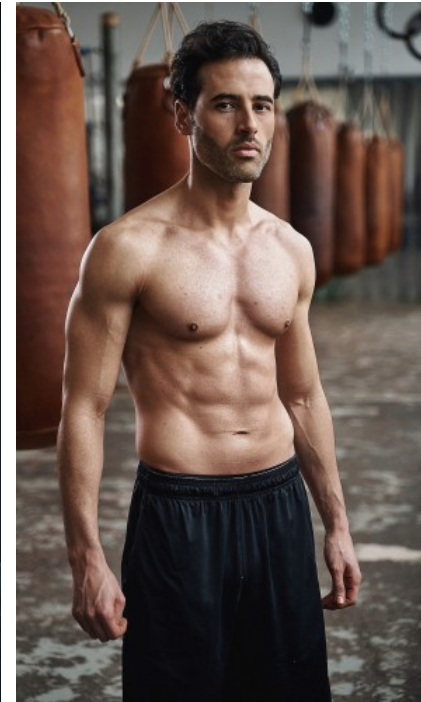

The models

LANGUAGE SKILLS

German · native
English · fluently
Arabic · native

CURRENT OCCUPATION

Engineer / Automotive industry

FAIR EXPERIENCE

I am a very open and communicative person and love being in front of the camera. I am always looking for new challenges and attach great importance to a well-groomed appearance. I am very good at putt...

EDUCATION

Master of Science

HAMZA M. - #38609

KREUZSTR. 34 · 33602 BIELEFELD · GERMANY · +49 521 3373 2910

WWW.THE-MODELS.DE · INFO@THE-MODELS.DE

HEIGHT · 180CM
SIZE · 48/50

SHOES · 44 EU
B/W/H · 99/80/89

YEAR OF BIRTH · 1988
HAIR · BLACK