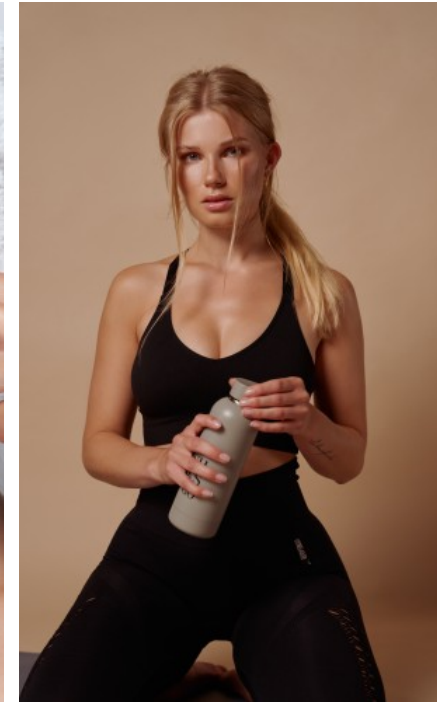

EDUCATION

Businesswoman for dialog marketing

ALINA B. - #39381

KREUZSTR. 34 · 33602 BIELEFELD · GERMANY · +49 521 3373 2910

WWW.THE-MODELS.DE · INFO@THE-MODELS.DE

HEIGHT · 170CM
SIZE · 34/36

SHOES · 38 EU
B/W/H · 90/67/100

YEAR OF BIRTH · 1998
HAIR · BLOND