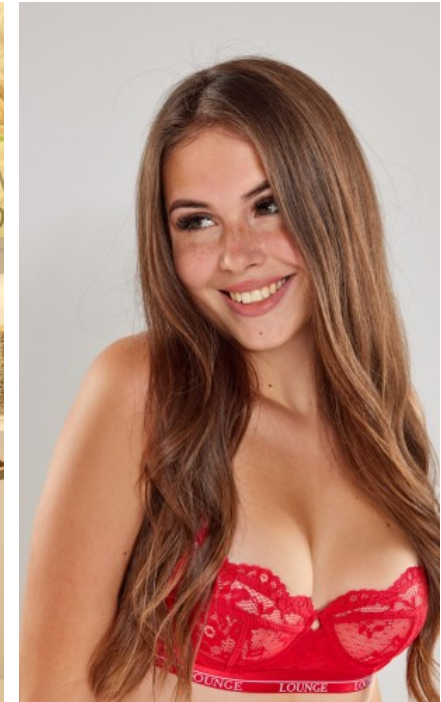

The models

LANGUAGE SKILLS

German · native
English · fluently

CURRENT OCCUPATION

Office worker

FAIR EXPERIENCE

I already have experience in a photo shoot, hostess and video shoot. In February 2023 I worked at the Biofachmesse, the customers were very enthusiastic about my outgoing, friendly and open-minded nat...

EDUCATION

A-levels

VANESSA P. - #39960

KREUZSTR. 34 · 33602 BIELEFELD · GERMANY · +49 521 3373 2910

WWW.THE-MODELS.DE · INFO@THE-MODELS.DE

HEIGHT · 176CM
SIZE · 36

SHOES · 41 EU
B/W/H · 88/70/97

YEAR OF BIRTH · 2004
HAIR · LIGHT BROWN