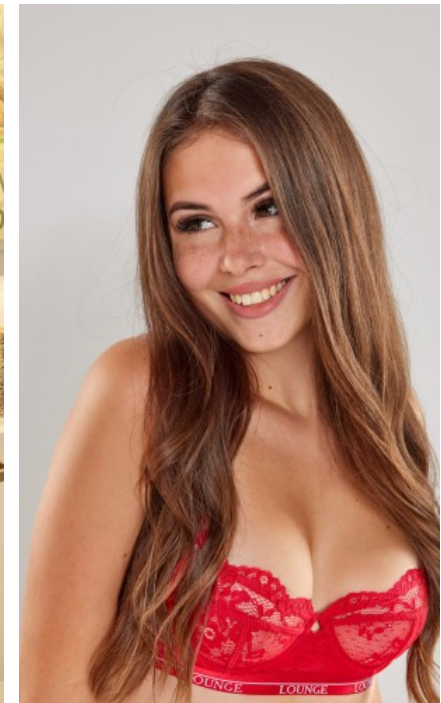

The models

LANGUAGE SKILLS

German · native
English · fluently

CURRENT OCCUPATION

Office worker

FAIR EXPERIENCE

I already have experience in a photo shoot, hostess and video shoot. In February 2023 I worked at the Biofachmesse, the customers were very enthusiastic about my outgoing, friendly and open-minded nat...

EDUCATION

A-levels

VANESSA P. - #39960

KREUZSTR. 34 · 33602 BIELEFELD · GERMANY · +49 521 3373 2910

WWW.THE-MODELS.DE · INFO@THE-MODELS.DE

HEIGHT · 176CM
SIZE · 36

SHOES · 41 EU
B/W/H · 88/70/97

YEAR OF BIRTH · 2004
HAIR · LIGHT BROWN