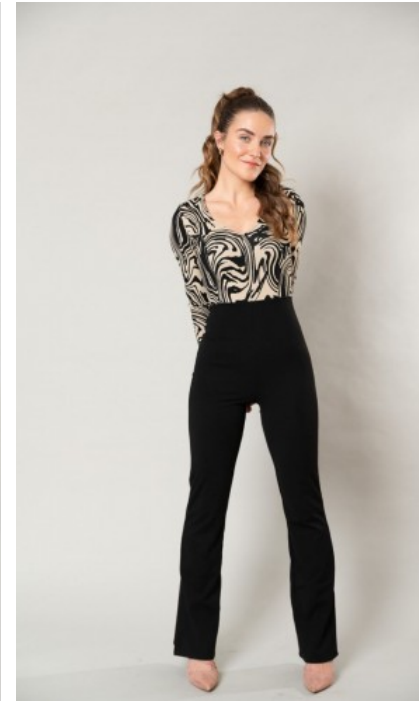

EDUCATION

JOELLE G. - #39990

KREUZSTR. 34 · 33602 BIELEFELD · GERMANY · +49 521 3373 2910

WWW.THE-MODELS.DE · INFO@THE-MODELS.DE

HEIGHT · 167CM
SIZE · 34/36

SHOES · 37 EU
B/W/H · 81/68/84

YEAR OF BIRTH · 2000
HAIR · LIGHT BROWN