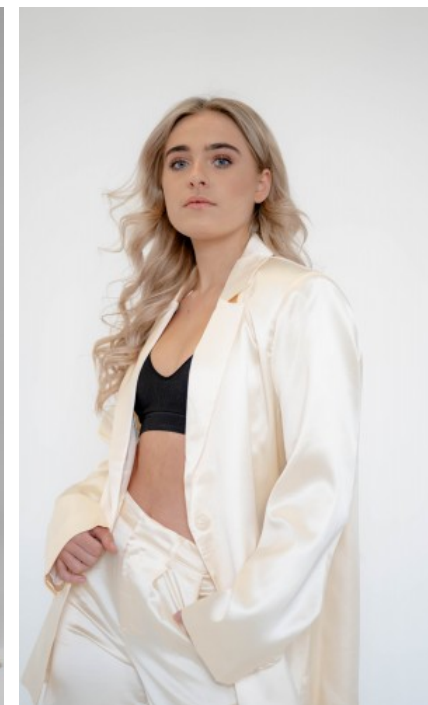

EDUCATION

A-levels

ANNA G. - #40166

KREUZSTR. 34 · 33602 BIELEFELD · GERMANY · +49 521 3373 2910

WWW.THE-MODELS.DE · INFO@THE-MODELS.DE

HEIGHT · 168CM
SIZE · 34/36

SHOES · 41 EU
B/W/H · 75/66/94

YEAR OF BIRTH · 2003
HAIR · BLOND