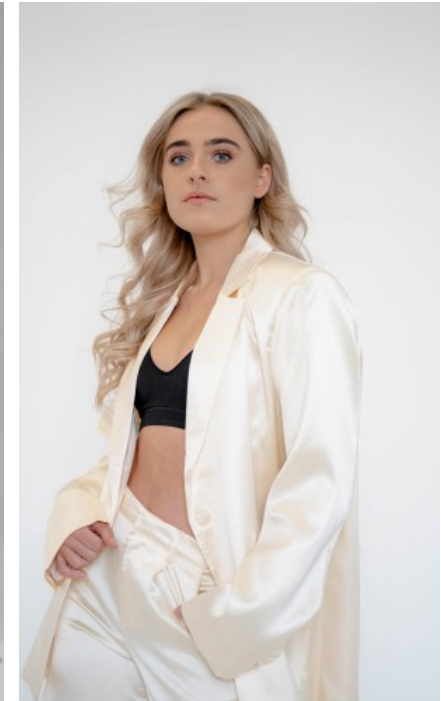

EDUCATION

A-levels

ANNA G. - #40166

KREUZSTR. 34 · 33602 BIELEFELD · GERMANY · +49 521 3373 2910

WWW.THE-MODELS.DE · INFO@THE-MODELS.DE

HEIGHT · 168CM
SIZE · 34/36

SHOES · 41 EU
B/W/H · 75/66/94

YEAR OF BIRTH · 2003
HAIR · BLOND