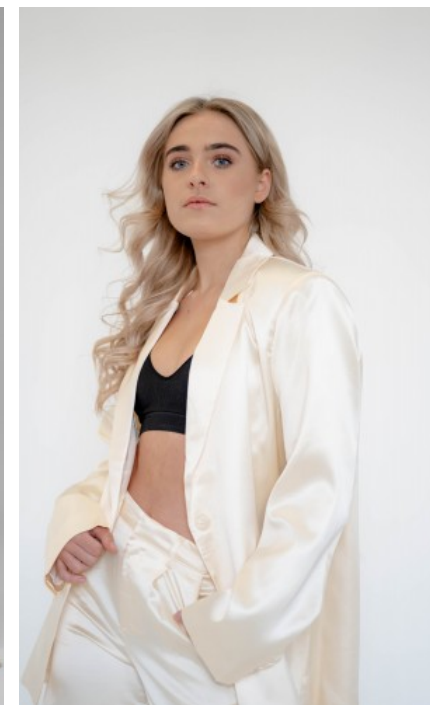

EDUCATION

A-levels

ANNA G. - #40166

KREUZSTR. 34 · 33602 BIELEFELD · GERMANY · +49 521 3373 2910

WWW.THE-MODELS.DE · INFO@THE-MODELS.DE

HEIGHT · 168CM
SIZE · 34/36

SHOES · 41 EU
B/W/H · 75/66/94

YEAR OF BIRTH · 2003
HAIR · BLOND