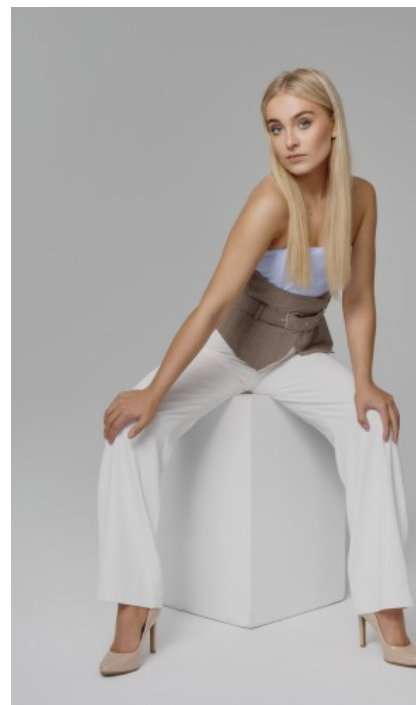

EDUCATION

A-levels

ANNA G. - #40166

KREUZSTR. 34 · 33602 BIELEFELD · GERMANY · +49 521 3373 2910

WWW.THE-MODELS.DE · INFO@THE-MODELS.DE

HEIGHT · 168CM
SIZE · 34/36

SHOES · 41 EU
B/W/H · 75/66/94

YEAR OF BIRTH · 2003
HAIR · BLOND