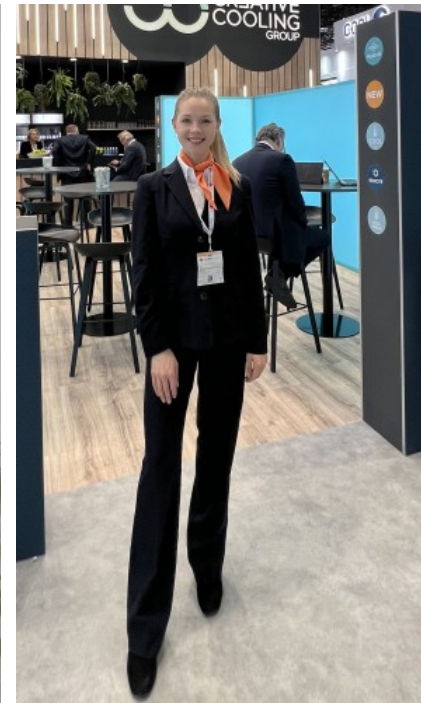

EDUCATION

A-levels

LEONIE M. - #40546

KREUZSTR. 34 · 33602 BIELEFELD · GERMANY · +49 521 3373 2910

WWW.THE-MODELS.DE · INFO@THE-MODELS.DE

HEIGHT · 168CM
SIZE · 34/36

SHOES · 38 EU
B/W/H · 85/70/85

YEAR OF BIRTH · 1995
HAIR · BLOND