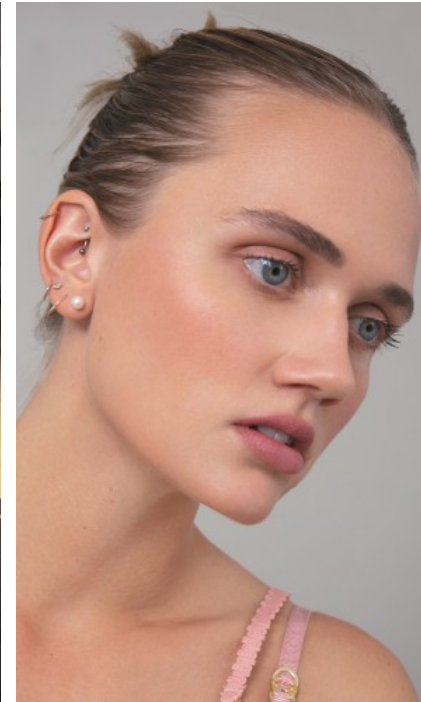

BIRTE J. - #4070

KREUZSTR. 34 · 33602 BIELEFELD · GERMANY · +49 521 3373 2910

WWW.THE-MODELS.DE · INFO@THE-MODELS.DE

HEIGHT · 180CM
SIZE · 36

SHOES · 40 EU
B/W/H · 88/66/99

YEAR OF BIRTH · 1997
HAIR · BLOND