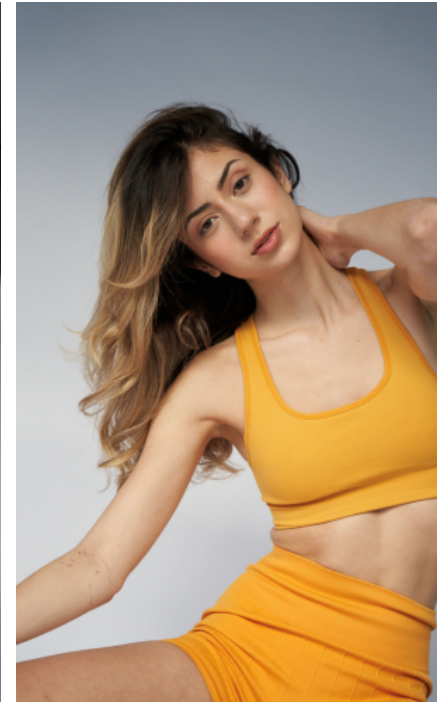

The models

LANGUAGE SKILLS

German · native
English · fluently
French · fluently
Arabic · native

CURRENT OCCUPATION

Pupil

FAIR EXPERIENCE

I worked as a model for the brand Julia for 3 days at the European Bridal Week.

EDUCATION

Abitur 2024

LINA R. - #40767

KREUZSTR. 34 · 33602 BIELEFELD · GERMANY · +49 521 3373 2910

WWW.THE-MODELS.DE · INFO@THE-MODELS.DE

HEIGHT · 181CM
SIZE · 36

SHOES · 41 EU
B/W/H · 82/62/90

YEAR OF BIRTH · 2005
HAIR · DARK BLOND