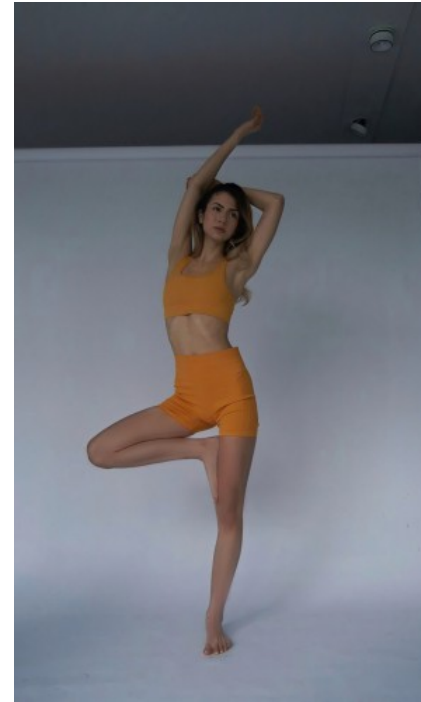

EDUCATION

Abitur 2024

LINA R. - #40767

KREUZSTR. 34 · 33602 BIELEFELD · GERMANY · +49 521 3373 2910

WWW.THE-MODELS.DE · INFO@THE-MODELS.DE

HEIGHT · 181CM
SIZE · 36

SHOES · 41 EU
B/W/H · 82/62/90

YEAR OF BIRTH · 2005
HAIR · DARK BLOND