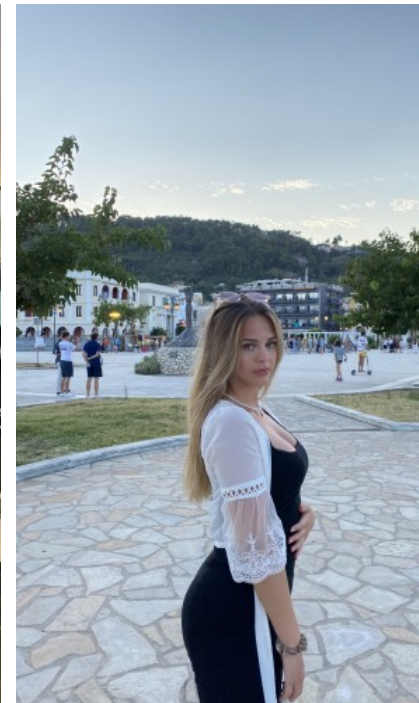

EDUCATION

A-levels

ALEXA S. - #40840

KREUZSTR. 34 · 33602 BIELEFELD · GERMANY · +49 521 3373 2910

WWW.THE-MODELS.DE · INFO@THE-MODELS.DE

HEIGHT · 170CM
SIZE · 36/38

SHOES · 39 EU
B/W/H · 94/71/106

YEAR OF BIRTH · 2001
HAIR · DARK BLOND