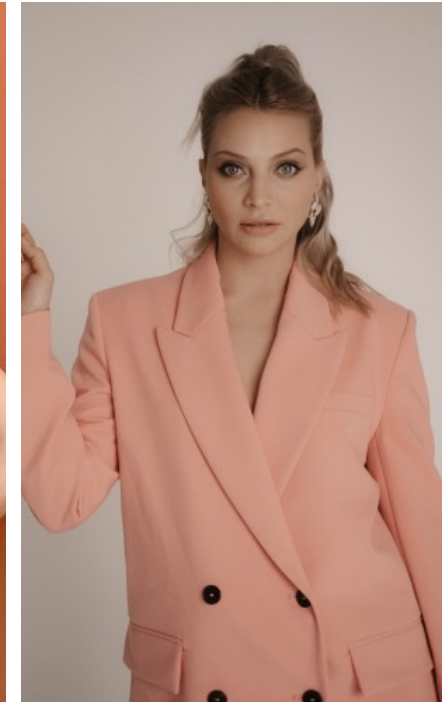

EDUCATION

Sports and fitness manager

TAMARA N. - #41232

KREUZSTR. 34 · 33602 BIELEFELD · GERMANY · +49 521 3373 2910

WWW.THE-MODELS.DE · INFO@THE-MODELS.DE

HEIGHT · 170CM
SIZE · 34/36

SHOES · 38 EU
B/W/H · 90/73/90

YEAR OF BIRTH · 1993
HAIR · BLOND