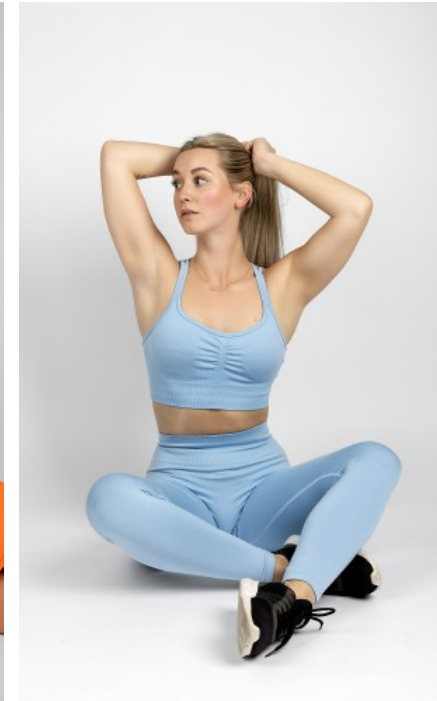

EDUCATION

A-levels, studies

KAYA ANINA B. - #41781

KREUZSTR. 34 · 33602 BIELEFELD · GERMANY · +49 521 3373 2910

WWW.THE-MODELS.DE · INFO@THE-MODELS.DE

HEIGHT · 164CM
SIZE · 34/36

SHOES · 39 EU
B/W/H · 87/66/89

YEAR OF BIRTH · 1998
HAIR · BLOND