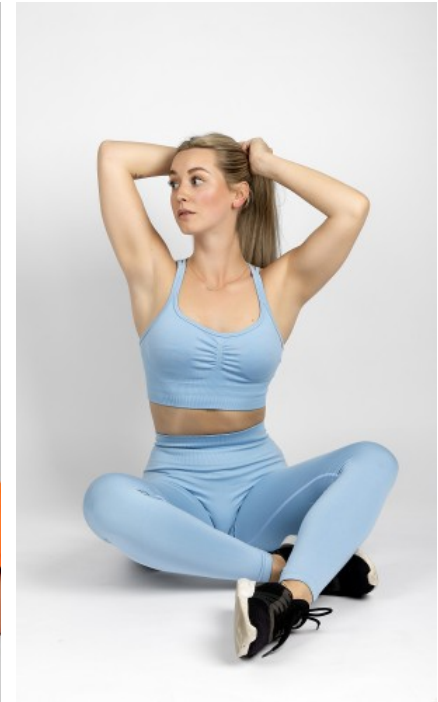

EDUCATION

A-levels, studies

KAYA ANINA B. - #41781

KREUZSTR. 34 · 33602 BIELEFELD · GERMANY · +49 521 3373 2910

WWW.THE-MODELS.DE · INFO@THE-MODELS.DE

HEIGHT · 164CM
SIZE · 34/36

SHOES · 39 EU
B/W/H · 87/66/89

YEAR OF BIRTH · 1998
HAIR · BLOND