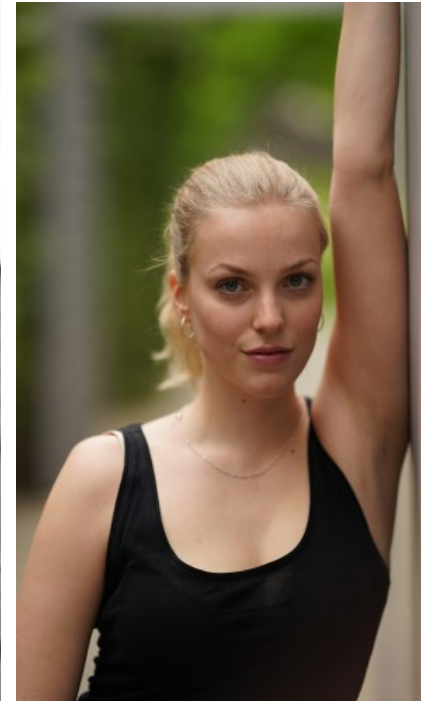

The models

LANGUAGE SKILLS

German · native
English · fluently
French · basic knowledge

CURRENT OCCUPATION

Student

FAIR EXPERIENCE

Since 2017, I've been in front of the camera from time to time for various TV formats, such as "Auf Streife", "Klinik am Südring" and the like. In 2021, I spent almost three weeks filming in Amsterdam...

EDUCATION

A-levels

LOU LOU R. - #41853

KREUZSTR. 34 · 33602 BIELEFELD · GERMANY · +49 521 3373 2910

WWW.THE-MODELS.DE · INFO@THE-MODELS.DE

HEIGHT · 175CM
SIZE · 36/38

SHOES · 41 EU
B/W/H · 90/70/91

YEAR OF BIRTH · 2000
HAIR · BLOND