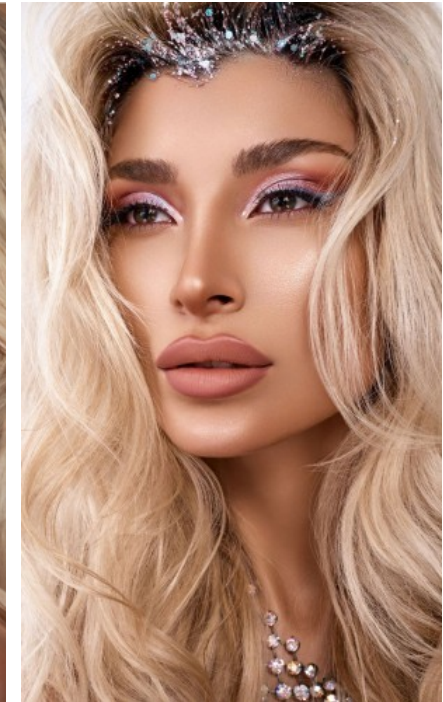

EDUCATION

Large and foreign trade clerk

DINARA A. - #4214

KREUZSTR. 34 · 33602 BIELEFELD · GERMANY · +49 521 3373 2910

WWW.THE-MODELS.DE · INFO@THE-MODELS.DE

HEIGHT · 168CM
SIZE · 34

SHOES · 39 EU
B/W/H · 88/67/97

YEAR OF BIRTH · 1994
HAIR · BLOND