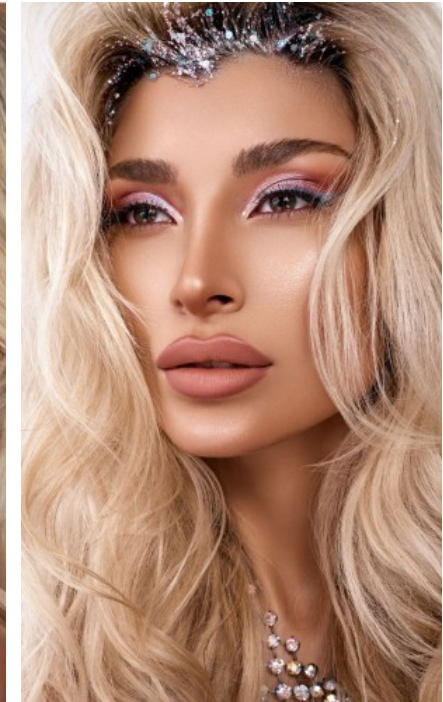

The models

LANGUAGE SKILLS

German · native
English · fluently
Russian · native

CURRENT OCCUPATION

college student

FAIR EXPERIENCE

I study law and work part-time at trade fairs and events. Otherwise I am a very open and communicative person.

EDUCATION

Large and foreign trade clerk

DINARA A. - #4214

KREUZSTR. 34 · 33602 BIELEFELD · GERMANY · +49 521 3373 2910

WWW.THE-MODELS.DE · INFO@THE-MODELS.DE

HEIGHT · 168CM
SIZE · 34

SHOES · 39 EU
B/W/H · 88/67/97

YEAR OF BIRTH · 1994
HAIR · BLOND