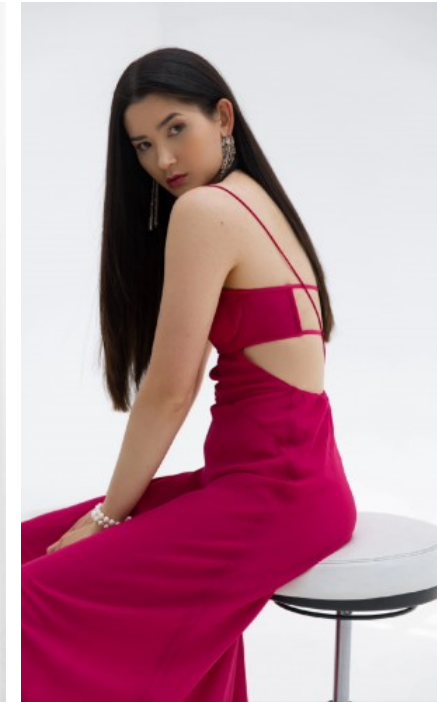

EDUCATION

Bank clerk & IT programming

TEMMY B. - #4251

KREUZSTR. 34 · 33602 BIELEFELD · GERMANY · +49 521 3373 2910

WWW.THE-MODELS.DE · INFO@THE-MODELS.DE

HEIGHT · 175CM
SIZE · 34/36

SHOES · 39 EU
B/W/H · 80/62/91

YEAR OF BIRTH · 1990
HAIR · DARK BROWN