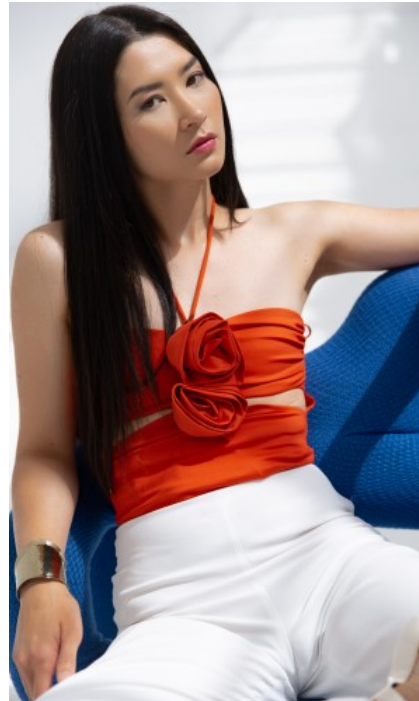

EDUCATION

Bank clerk & IT programming

TEMMY B. - #4251

KREUZSTR. 34 · 33602 BIELEFELD · GERMANY · +49 521 3373 2910

WWW.THE-MODELS.DE · INFO@THE-MODELS.DE

HEIGHT · 175CM
SIZE · 34/36

SHOES · 39 EU
B/W/H · 80/62/91

YEAR OF BIRTH · 1990
HAIR · DARK BROWN