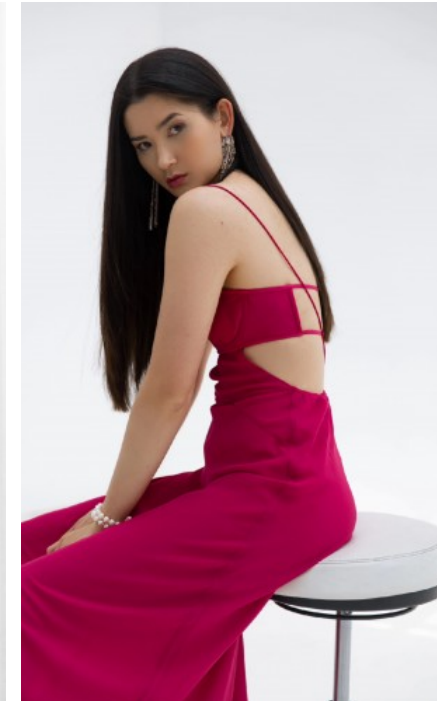

EDUCATION

Bank clerk & IT programming

TEMMY B. - #4251

KREUZSTR. 34 · 33602 BIELEFELD · GERMANY · +49 521 3373 2910

WWW.THE-MODELS.DE · INFO@THE-MODELS.DE

HEIGHT · 175CM
SIZE · 34/36

SHOES · 39 EU
B/W/H · 80/62/91

YEAR OF BIRTH · 1990
HAIR · DARK BROWN