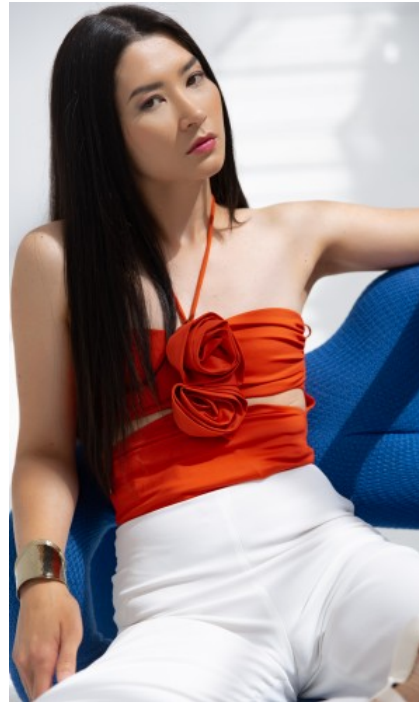

EDUCATION

Bank clerk & IT programming

TEMMY B. - #4251

KREUZSTR. 34 · 33602 BIELEFELD · GERMANY · +49 521 3373 2910

WWW.THE-MODELS.DE · INFO@THE-MODELS.DE

HEIGHT · 175CM
SIZE · 34/36

SHOES · 39 EU
B/W/H · 80/62/91

YEAR OF BIRTH · 1990
HAIR · DARK BROWN