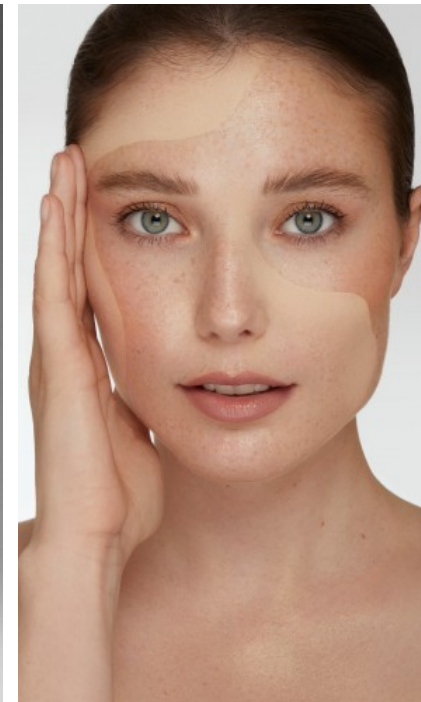

EDUCATION

Medical assistant

LILLI S. - #42974

KREUZSTR. 34 · 33602 BIELEFELD · GERMANY · +49 521 3373 2910

WWW.THE-MODELS.DE · INFO@THE-MODELS.DE

HEIGHT · 175CM
SIZE · 36/38

SHOES · 39 EU
B/W/H · 88/64/96

YEAR OF BIRTH · 1998
HAIR · BROWN