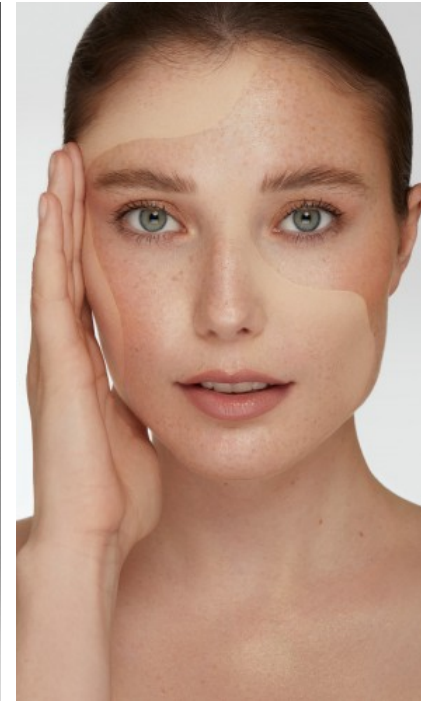

EDUCATION

Medical assistant

LILLI S. - #42974

KREUZSTR. 34 · 33602 BIELEFELD · GERMANY · +49 521 3373 2910

WWW.THE-MODELS.DE · INFO@THE-MODELS.DE

HEIGHT · 175CM
SIZE · 36/38

SHOES · 39 EU
B/W/H · 88/64/96

YEAR OF BIRTH · 1998
HAIR · BROWN