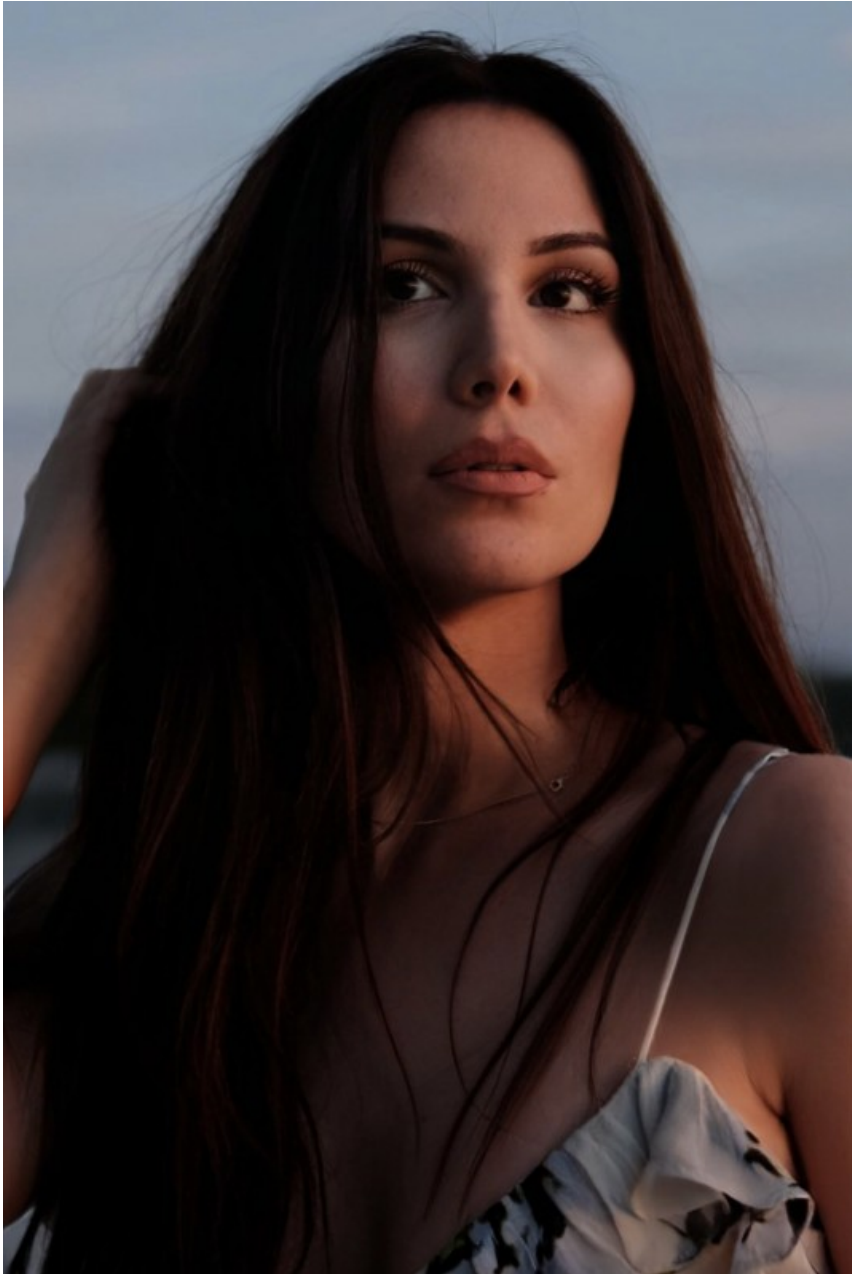

The models

LANGUAGE SKILLS

German · native
English · fluently
Croatian · fluently

CURRENT OCCUPATION

Influencer

FAIR EXPERIENCE

I have been working as a hostess since 2014 and was able to prove myself at the IAA Munich dealing with international costumers. I also did ISPO Munich, Munich Fabric Start, Expo Real and INTER SOLAR...