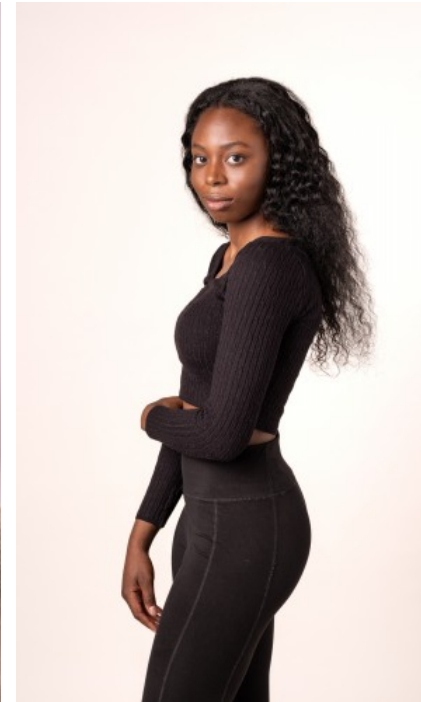

EDUCATION

Technical baccalaureate, retail saleswoman

INASS A. - #44033

KREUZSTR. 34 · 33602 BIELEFELD · GERMANY · +49 521 3373 2910

WWW.THE-MODELS.DE · INFO@THE-MODELS.DE

HEIGHT · 169CM
SIZE · 32/34

SHOES · 38 EU
B/W/H · 83/61/92

YEAR OF BIRTH · 2002
HAIR · DARK BROWN