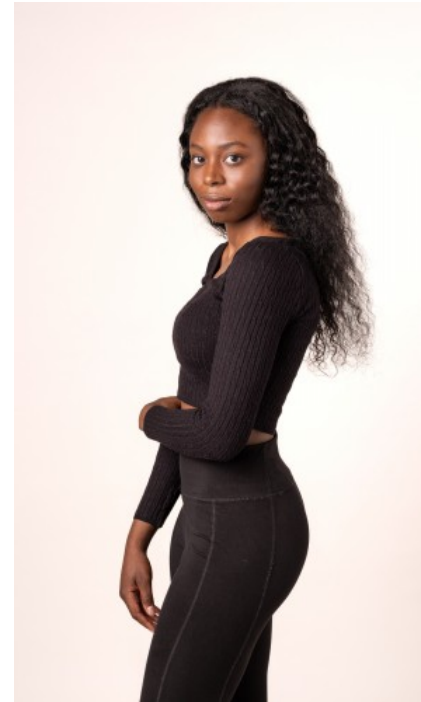

EDUCATION

Technical baccalaureate, retail saleswoman

INASS A. - #44033

KREUZSTR. 34 · 33602 BIELEFELD · GERMANY · +49 521 3373 2910

WWW.THE-MODELS.DE · INFO@THE-MODELS.DE

HEIGHT · 169CM
SIZE · 32/34

SHOES · 38 EU
B/W/H · 83/61/92

YEAR OF BIRTH · 2002
HAIR · DARK BROWN