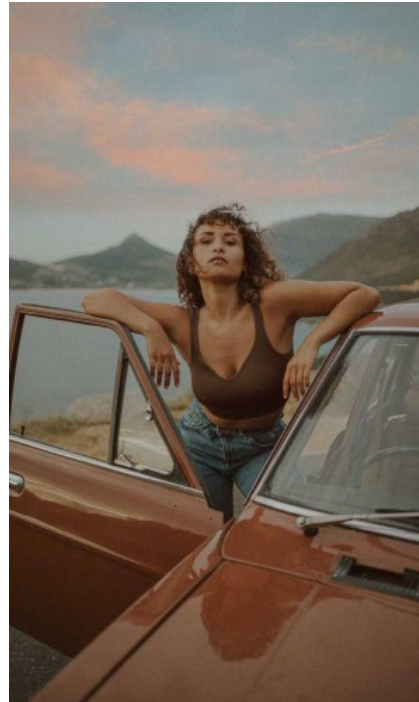

EDUCATION

Commercial assistant for foreign languages

HANNA KAHINA M. - #44084

KREUZSTR. 34 · 33602 BIELEFELD · GERMANY · +49 521 3373 2910

WWW.THE-MODELS.DE · INFO@THE-MODELS.DE

HEIGHT · 165CM
SIZE · 36/38

SHOES · 38 EU
B/W/H · 90/70/94

YEAR OF BIRTH · 1997
HAIR · BROWN