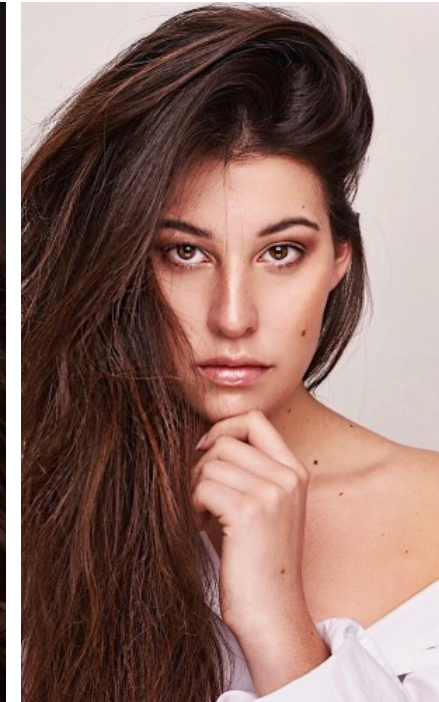

The models

LANGUAGE SKILLS

German · native
English · fluently
French · basic knowledge
Turkish · fluently

CURRENT OCCUPATION

Law studies/temporary job in a law firm

FAIR EXPERIENCE

I have been working as a hostess and occasionally as a model since 2019. So far I have been to a wide variety of trade fairs throughout Germany, but mainly in North Rhine-Westphalia. Among others, the...

EDUCATION

A-levels/ law studies

BETÜL K. - #44158

KREUZSTR. 34 · 33602 BIELEFELD · GERMANY · +49 521 3373 2910

WWW.THE-MODELS.DE · INFO@THE-MODELS.DE

HEIGHT · 175CM
SIZE · 38

SHOES · 40 EU
B/W/H · 77/75/95

YEAR OF BIRTH · 2000
HAIR · DARK BROWN