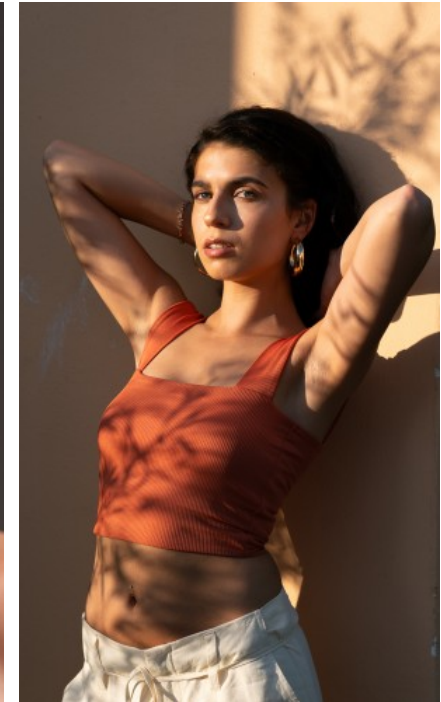

EDUCATION

Medical assistant (MFA)

JESSICA SOFIA B. - #44348

KREUZSTR. 34 · 33602 BIELEFELD · GERMANY · +49 521 3373 2910

WWW.THE-MODELS.DE · INFO@THE-MODELS.DE

HEIGHT · 163CM
SIZE · 32/34

SHOES · 37 EU
B/W/H · 77/64/87

YEAR OF BIRTH · 2002
HAIR · DARK BROWN