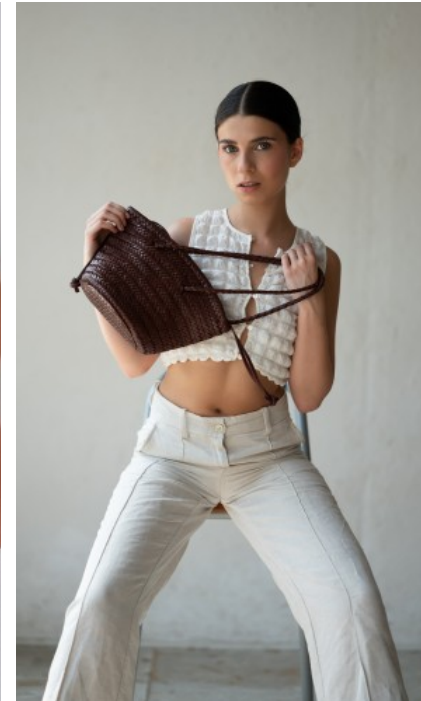

EDUCATION

Medical assistant (MFA)

JESSICA SOFIA B. - #44348

KREUZSTR. 34 · 33602 BIELEFELD · GERMANY · +49 521 3373 2910

WWW.THE-MODELS.DE · INFO@THE-MODELS.DE

HEIGHT · 163CM
SIZE · 32/34

SHOES · 37 EU
B/W/H · 77/64/87

YEAR OF BIRTH · 2002
HAIR · DARK BROWN