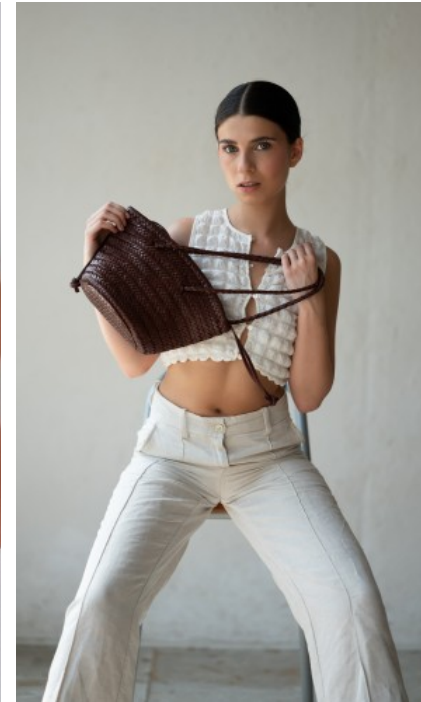

EDUCATION

Medical assistant (MFA)

JESSICA SOFIA B. - #44348

KREUZSTR. 34 · 33602 BIELEFELD · GERMANY · +49 521 3373 2910

WWW.THE-MODELS.DE · INFO@THE-MODELS.DE

HEIGHT · 163CM
SIZE · 32/34

SHOES · 37 EU
B/W/H · 77/64/87

YEAR OF BIRTH · 2002
HAIR · DARK BROWN