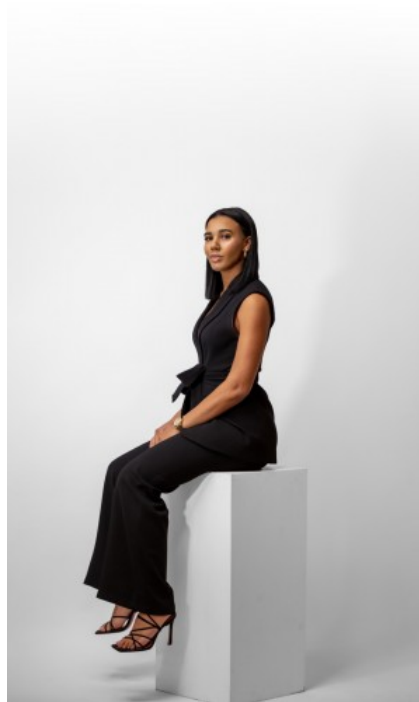

EDUCATION

Training as a medical assistant

VICTORIA A. - #44444

KREUZSTR. 34 · 33602 BIELEFELD · GERMANY · +49 521 3373 2910

WWW.THE-MODELS.DE · INFO@THE-MODELS.DE

HEIGHT · 173CM
SIZE · 36

SHOES · 40 EU
B/W/H · 92/64/96

YEAR OF BIRTH · 1999
HAIR · BLACK