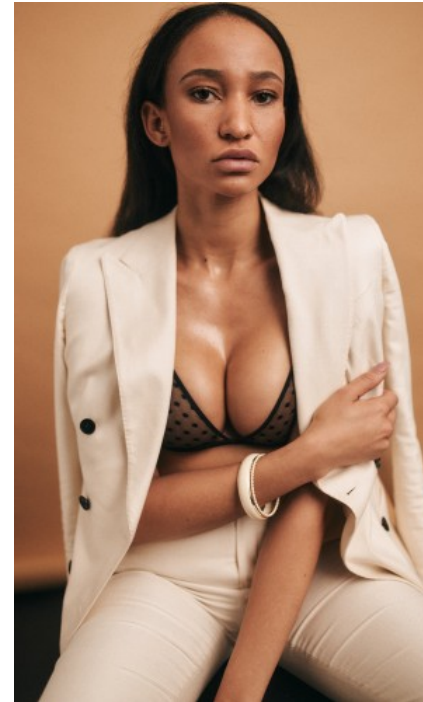

EDUCATION

Foreign language correspondent

CÉLINE M. - #4459

KREUZSTR. 34 · 33602 BIELEFELD · GERMANY · +49 521 3373 2910

WWW.THE-MODELS.DE · INFO@THE-MODELS.DE

HEIGHT · 174CM
SIZE · 34/36

SHOES · 40 EU
B/W/H · 91/71/97

YEAR OF BIRTH · 1993
HAIR · BROWN