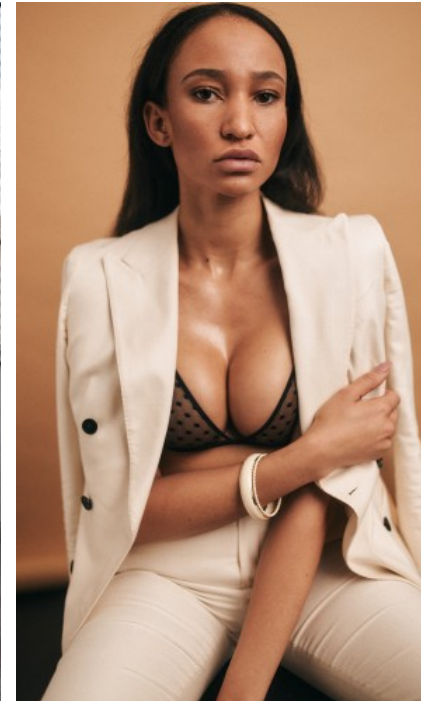

EDUCATION

Foreign language correspondent

CÉLINE M. - #4459

KREUZSTR. 34 · 33602 BIELEFELD · GERMANY · +49 521 3373 2910

WWW.THE-MODELS.DE · INFO@THE-MODELS.DE

HEIGHT · 174CM
SIZE · 34/36

SHOES · 40 EU
B/W/H · 91/71/97

YEAR OF BIRTH · 1993
HAIR · BROWN