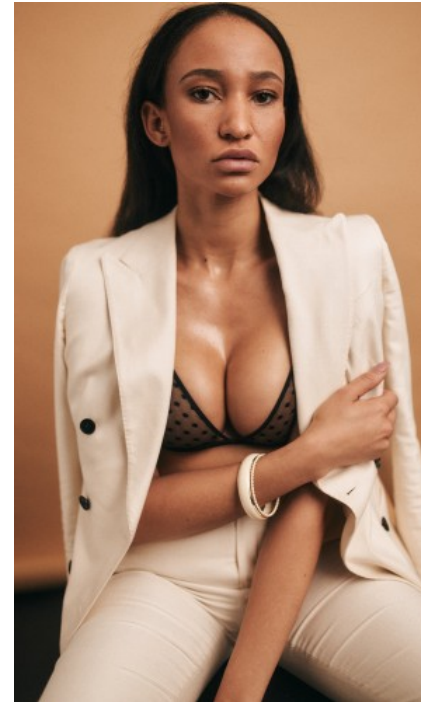

EDUCATION

Foreign language correspondent

CÉLINE M. - #4459

KREUZSTR. 34 · 33602 BIELEFELD · GERMANY · +49 521 3373 2910

WWW.THE-MODELS.DE · INFO@THE-MODELS.DE

HEIGHT · 174CM
SIZE · 34/36

SHOES · 40 EU
B/W/H · 91/71/97

YEAR OF BIRTH · 1993
HAIR · BROWN