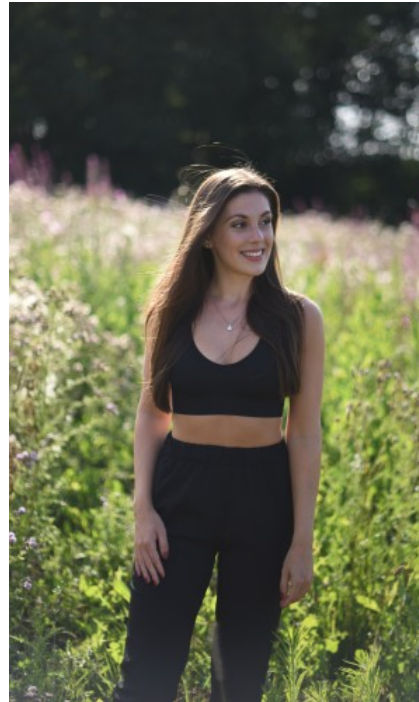

EDUCATION

High school

NATALIE R. - #4482

KREUZSTR. 34 · 33602 BIELEFELD · GERMANY · +49 521 3373 2910

WWW.THE-MODELS.DE · INFO@THE-MODELS.DE

HEIGHT · 164CM
SIZE · 36

SHOES · 39 EU
B/W/H · 86/66/93

YEAR OF BIRTH · 1995
HAIR · DARK BROWN