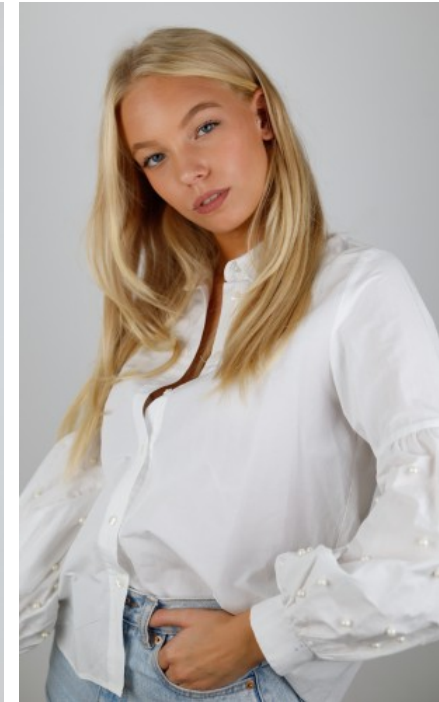

EDUCATION

Industrial clerk

LILLI H. - #44876

KREUZSTR. 34 · 33602 BIELEFELD · GERMANY · +49 521 3373 2910

WWW.THE-MODELS.DE · INFO@THE-MODELS.DE

HEIGHT · 164CM
SIZE · 32/34

SHOES · 38 EU
B/W/H · 75/59/86

YEAR OF BIRTH · 2005
HAIR · LIGHT BLOND