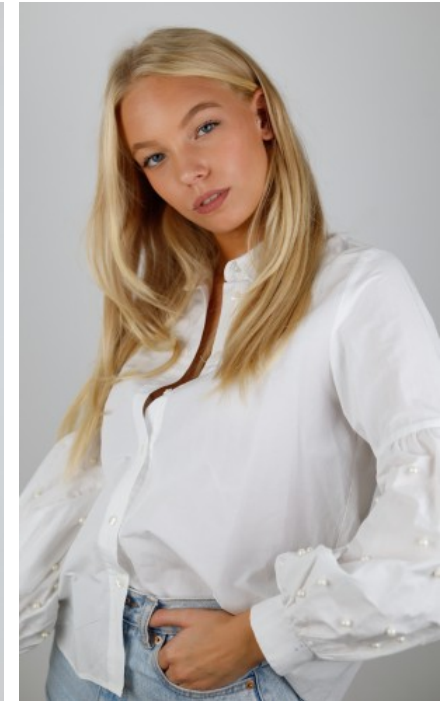

EDUCATION

Industrial clerk

LILLI H. - #44876

KREUZSTR. 34 · 33602 BIELEFELD · GERMANY · +49 521 3373 2910

WWW.THE-MODELS.DE · INFO@THE-MODELS.DE

HEIGHT · 164CM
SIZE · 32/34

SHOES · 38 EU
B/W/H · 75/59/86

YEAR OF BIRTH · 2005
HAIR · LIGHT BLOND