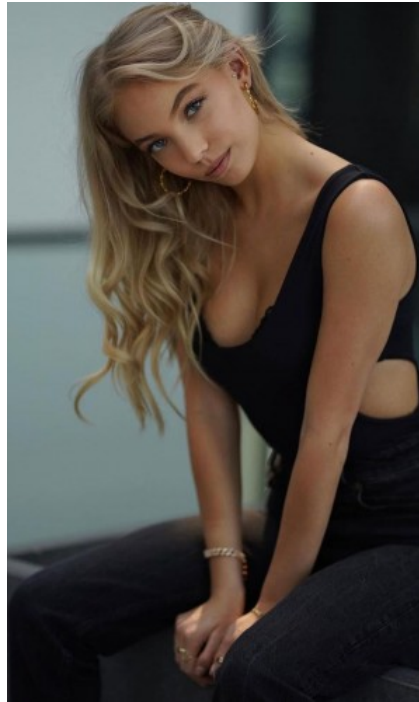

EDUCATION

Industrial clerk

LILLI H. - #44876

KREUZSTR. 34 · 33602 BIELEFELD · GERMANY · +49 521 3373 2910

WWW.THE-MODELS.DE · INFO@THE-MODELS.DE

HEIGHT · 164CM
SIZE · 32/34

SHOES · 38 EU
B/W/H · 75/59/86

YEAR OF BIRTH · 2005
HAIR · LIGHT BLOND