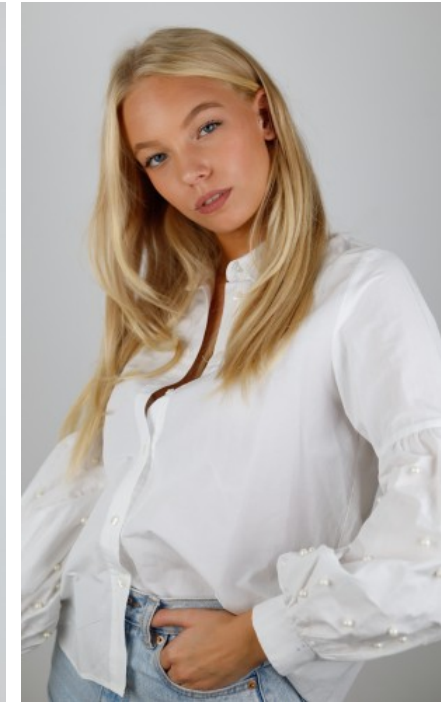

EDUCATION

Industrial clerk

LILLI H. - #44876

KREUZSTR. 34 · 33602 BIELEFELD · GERMANY · +49 521 3373 2910

WWW.THE-MODELS.DE · INFO@THE-MODELS.DE

HEIGHT · 164CM
SIZE · 32/34

SHOES · 38 EU
B/W/H · 75/59/86

YEAR OF BIRTH · 2005
HAIR · LIGHT BLOND