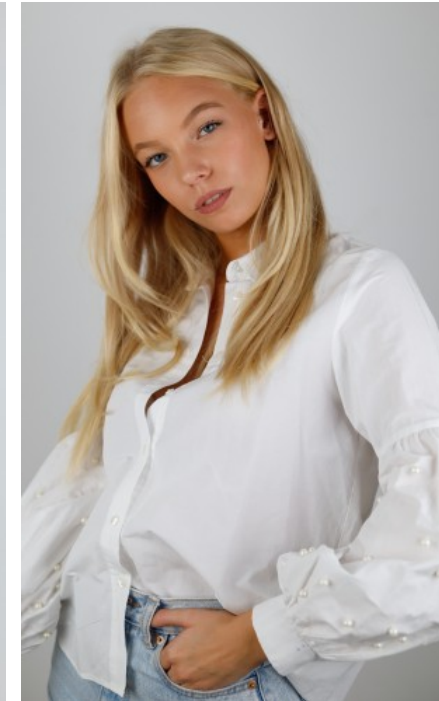

EDUCATION

Industrial clerk

LILLI H. - #44876

KREUZSTR. 34 · 33602 BIELEFELD · GERMANY · +49 521 3373 2910

WWW.THE-MODELS.DE · INFO@THE-MODELS.DE

HEIGHT · 164CM
SIZE · 32/34

SHOES · 38 EU
B/W/H · 75/59/86

YEAR OF BIRTH · 2005
HAIR · LIGHT BLOND