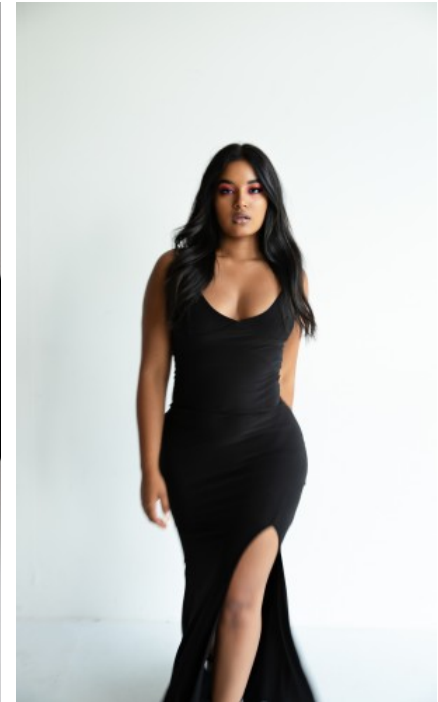

EDUCATION

Businesswoman for Marketing Communication

JASMIN L. - #44899

KREUZSTR. 34 · 33602 BIELEFELD · GERMANY · +49 521 3373 2910

WWW.THE-MODELS.DE · INFO@THE-MODELS.DE

HEIGHT · 163CM
SIZE · 36/38

SHOES · 37 EU
B/W/H · 89/76/102

YEAR OF BIRTH · 2002
HAIR · BLACK