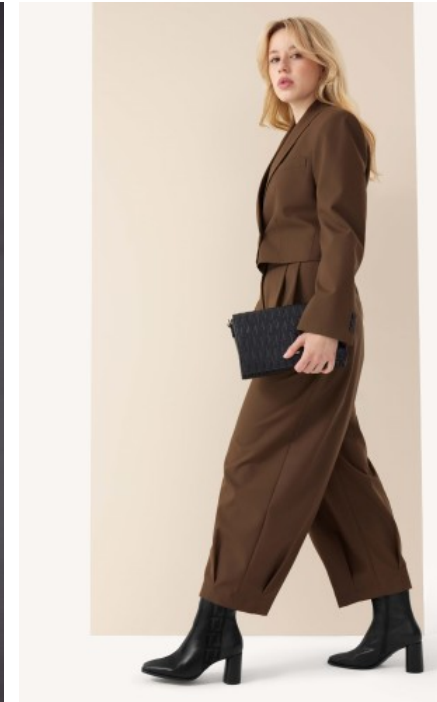

EDUCATION

LINDA L. - #45017

KREUZSTR. 34 · 33602 BIELEFELD · GERMANY · +49 521 3373 2910

WWW.THE-MODELS.DE · INFO@THE-MODELS.DE

HEIGHT · 172CM
SIZE · 36

SHOES · 39 EU
B/W/H · 89/68/95

YEAR OF BIRTH · 1995
HAIR · BLOND