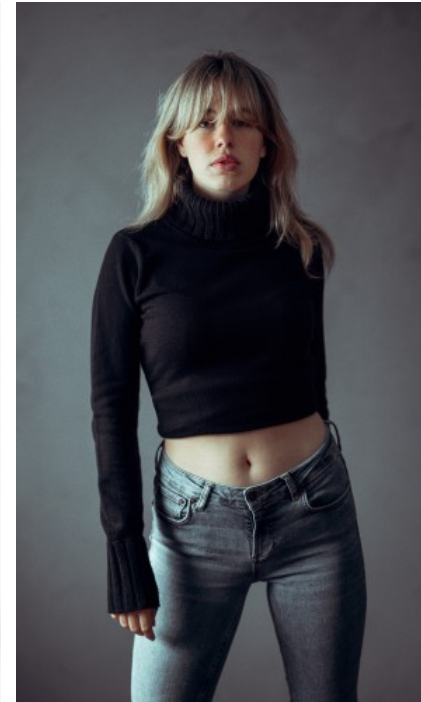

EDUCATION

LINDA L. - #45017

KREUZSTR. 34 · 33602 BIELEFELD · GERMANY · +49 521 3373 2910

WWW.THE-MODELS.DE · INFO@THE-MODELS.DE

HEIGHT · 172CM
SIZE · 36

SHOES · 39 EU
B/W/H · 89/68/95

YEAR OF BIRTH · 1995
HAIR · BLOND