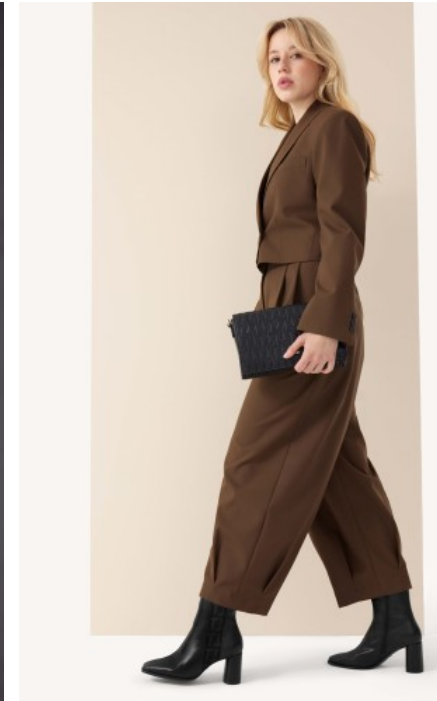

EDUCATION

LINDA L. - #45017

KREUZSTR. 34 · 33602 BIELEFELD · GERMANY · +49 521 3373 2910

WWW.THE-MODELS.DE · INFO@THE-MODELS.DE

HEIGHT · 172CM
SIZE · 36

SHOES · 39 EU
B/W/H · 89/68/95

YEAR OF BIRTH · 1995
HAIR · BLOND