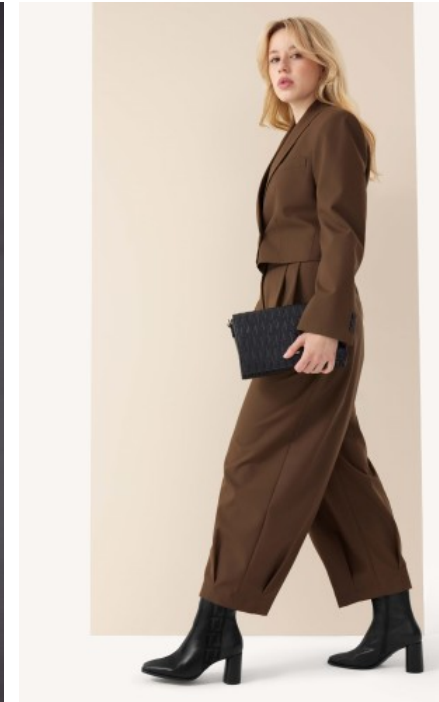

EDUCATION

LINDA L. - #45017

KREUZSTR. 34 · 33602 BIELEFELD · GERMANY · +49 521 3373 2910

WWW.THE-MODELS.DE · INFO@THE-MODELS.DE

HEIGHT · 172CM
SIZE · 36

SHOES · 39 EU
B/W/H · 89/68/95

YEAR OF BIRTH · 1995
HAIR · BLOND