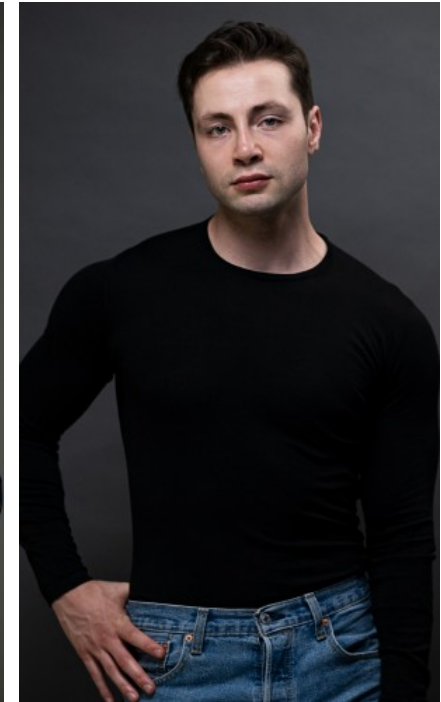

EDUCATION

Actors with additional qualifications in moderation and dubbing

AZIZ B. - #45297

KREUZSTR. 34 · 33602 BIELEFELD · GERMANY · +49 521 3373 2910

WWW.THE-MODELS.DE · INFO@THE-MODELS.DE

HEIGHT · 184CM
SIZE · 48/50

SHOES · 45 EU
B/W/H · 105/81/98

YEAR OF BIRTH · 1995
HAIR · DARK BROWN