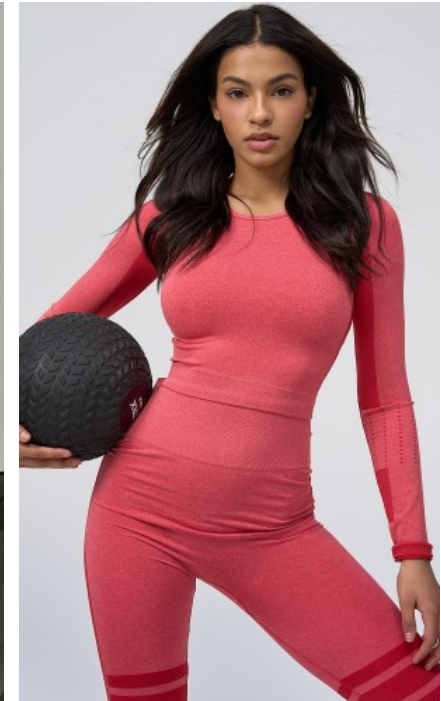

EDUCATION

A-levels

PAOLA S. - #45447

KREUZSTR. 34 · 33602 BIELEFELD · GERMANY · +49 521 3373 2910

WWW.THE-MODELS.DE · INFO@THE-MODELS.DE

HEIGHT · 172CM
SIZE · 36

SHOES · 39 EU
B/W/H · 88/65/96

YEAR OF BIRTH · 2001
HAIR · BROWN