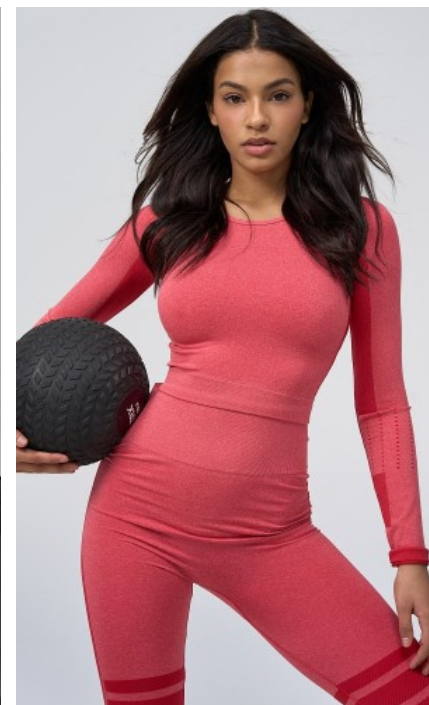

EDUCATION

A-levels

PAOLA S. - #45447

KREUZSTR. 34 · 33602 BIELEFELD · GERMANY · +49 521 3373 2910

WWW.THE-MODELS.DE · INFO@THE-MODELS.DE

HEIGHT · 172CM
SIZE · 36

SHOES · 39 EU
B/W/H · 88/65/96

YEAR OF BIRTH · 2001
HAIR · BROWN