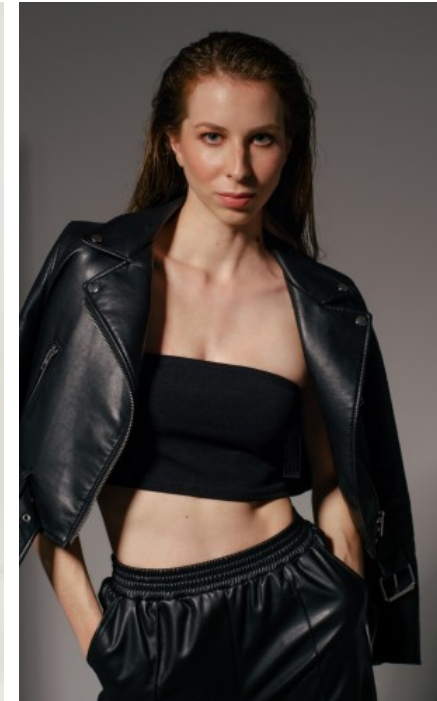

The models

LANGUAGE SKILLS

German · native
English · fluently
French · basic knowledge

CURRENT OCCUPATION

Student

FAIR EXPERIENCE

I love working with a passionate team on inspiring projects to achieve the best possible outcome for clients. I love to spend my free time discovering as many places as possible in the world with thei...

EDUCATION

A-levels

CLAUDIA L. - #46013

KREUZSTR. 34 · 33602 BIELEFELD · GERMANY · +49 521 3373 2910

WWW.THE-MODELS.DE · INFO@THE-MODELS.DE

HEIGHT · 182CM
SIZE · 36

SHOES · 41 EU
B/W/H · 83/64/95

YEAR OF BIRTH · 1999
HAIR · LIGHT BROWN