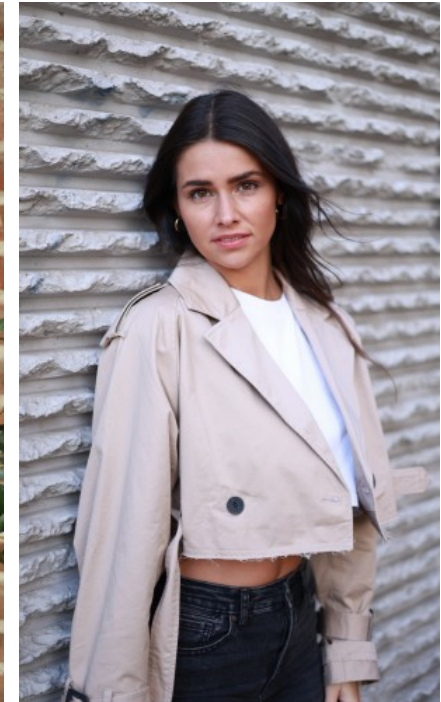

EDUCATION

Student

LARISSA K. - #46266

KREUZSTR. 34 · 33602 BIELEFELD · GERMANY · +49 521 3373 2910

WWW.THE-MODELS.DE · INFO@THE-MODELS.DE

HEIGHT · 171CM
SIZE · 36

SHOES · 38 EU
B/W/H · 91/66/94

YEAR OF BIRTH · 1994
HAIR · DARK BROWN