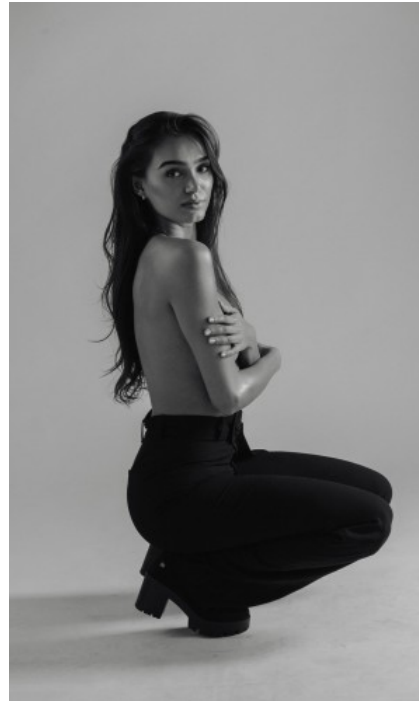

The models

LANGUAGE SKILLS

German · native
English · fluently
Spanish · fluently

CURRENT OCCUPATION

Student

FAIR EXPERIENCE

I am a very open-minded and cheerful person who likes to infect people with good humor. My passion is dancing :)

EDUCATION

A-levels

VANESSA B. - #46911

KREUZSTR. 34 · 33602 BIELEFELD · GERMANY · +49 521 3373 2910

WWW.THE-MODELS.DE · INFO@THE-MODELS.DE

HEIGHT · 171CM
SIZE · 34/36

SHOES · 37 EU
B/W/H · 88/65/90

YEAR OF BIRTH · 1999
HAIR · BROWN