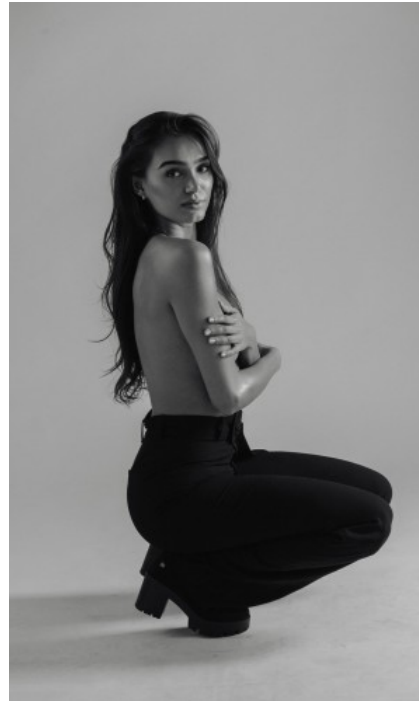

The models

LANGUAGE SKILLS

German · native
English · fluently
Spanish · fluently

CURRENT OCCUPATION

Student

FAIR EXPERIENCE

I am a very open-minded and cheerful person who likes to infect with good humor. My passion is dancing :)

EDUCATION

A-levels

VANESSA B. - #46911

KREUZSTR. 34 · 33602 BIELEFELD · GERMANY · +49 521 3373 2910

WWW.THE-MODELS.DE · INFO@THE-MODELS.DE

HEIGHT · 171CM
SIZE · 34/36

SHOES · 37 EU
B/W/H · 88/65/90

YEAR OF BIRTH · 1999
HAIR · BROWN