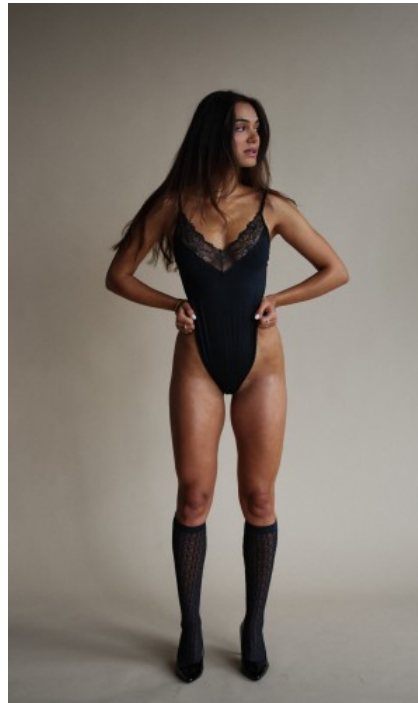

The models

LANGUAGE SKILLS

German · native
English · fluently
Spanish · fluently

CURRENT OCCUPATION

Student

FAIR EXPERIENCE

My strengths lie in my adaptability and commitment. I'm willing to take on new challenges and quickly adapt to different roles and scenarios. Furthermore, I'm highly disciplined and reliable, which he...

EDUCATION

A-levels

VANESSA B. - #46911

KREUZSTR. 34 · 33602 BIELEFELD · GERMANY · +49 521 3373 2910

WWW.THE-MODELS.DE · INFO@THE-MODELS.DE

HEIGHT · 171CM
SIZE · 34/36

SHOES · 37 EU
B/W/H · 88/65/90

YEAR OF BIRTH · 1999
HAIR · BROWN