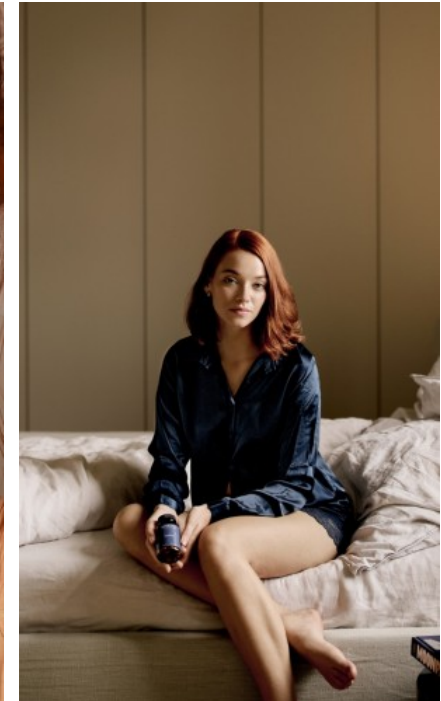

EDUCATION

Biology laboratory assistant

CARA-ELISA M. - #47199

KREUZSTR. 34 · 33602 BIELEFELD · GERMANY · +49 521 3373 2910

WWW.THE-MODELS.DE · INFO@THE-MODELS.DE

HEIGHT · 171CM
SIZE · 34/36

SHOES · 39 EU
B/W/H · 83/61/92

YEAR OF BIRTH · 1999
HAIR · RED