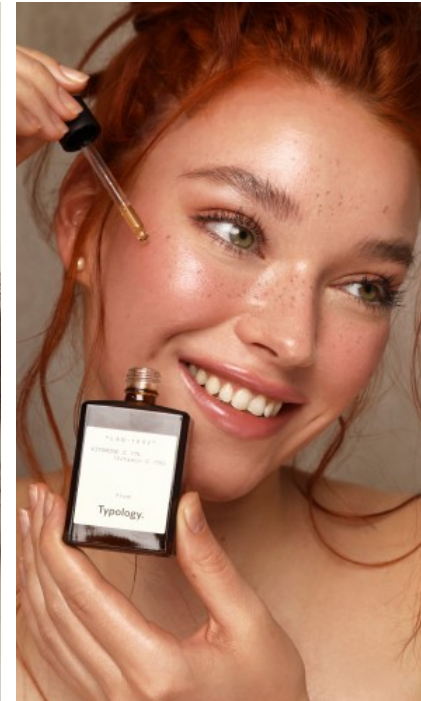

EDUCATION

Biology laboratory assistant

CARA-ELISA M. - #47199

KREUZSTR. 34 · 33602 BIELEFELD · GERMANY · +49 521 3373 2910

WWW.THE-MODELS.DE · INFO@THE-MODELS.DE

HEIGHT · 171CM
SIZE · 34/36

SHOES · 39 EU
B/W/H · 83/61/92

YEAR OF BIRTH · 1999
HAIR · RED