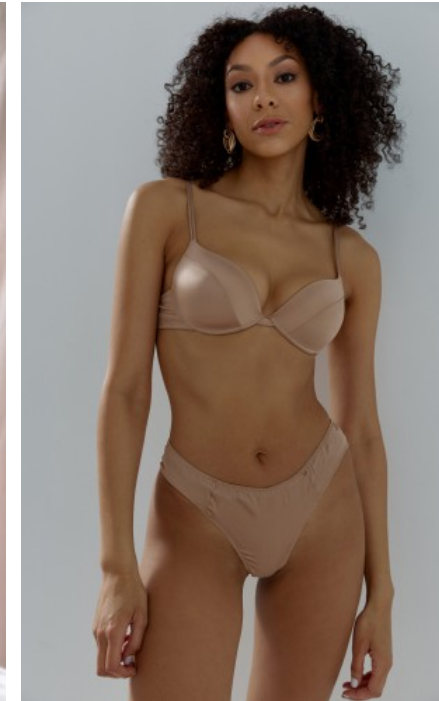

EDUCATION

Study

MIRIAM C. - #47312

KREUZSTR. 34 · 33602 BIELEFELD · GERMANY · +49 521 3373 2910

WWW.THE-MODELS.DE · INFO@THE-MODELS.DE

HEIGHT · 175CM
SIZE · 36

SHOES · 41 EU
B/W/H · 91/65/93

YEAR OF BIRTH · 1998
HAIR · BROWN