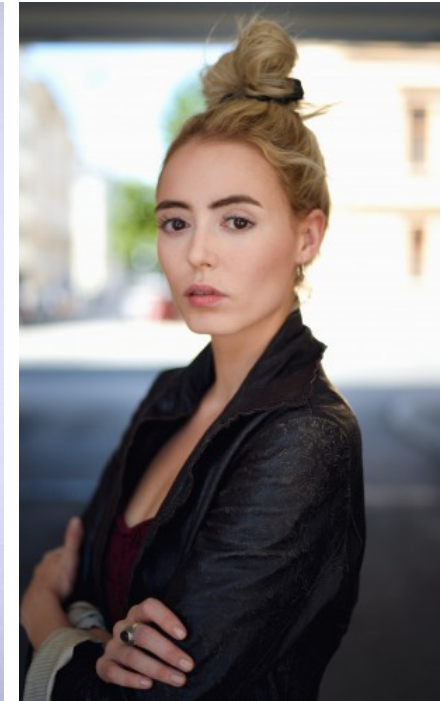

The models

LANGUAGE SKILLS

German · native
English · fluently
French · basic knowledge
Italian · basic knowledge

CURRENT OCCUPATION

A drama student

FAIR EXPERIENCE

I am an open and communicative person who likes to approach people.

EDUCATION

actress

DEBORAH B. - #4752

KREUZSTR. 34 · 33602 BIELEFELD · GERMANY · +49 521 3373 2910

WWW.THE-MODELS.DE · INFO@THE-MODELS.DE

HEIGHT · 170CM
SIZE · 34

SHOES · 37 EU
B/W/H · 85/67/90

YEAR OF BIRTH · 1995
HAIR · RED