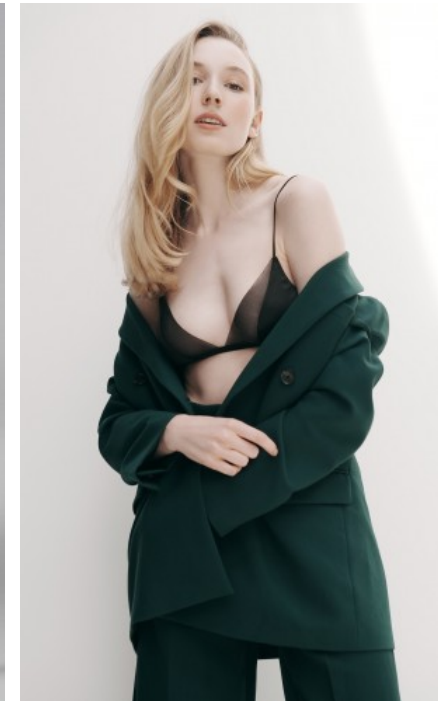

The models

LANGUAGE SKILLS

German · native
English · fluently
Italian · basic knowledge

CURRENT OCCUPATION

college student

FAIR EXPERIENCE

I have a lot of experience in the commercial sector with jobs and campaigns for international clients such as Hettich, Postbank, Benzaknen, Wiko Mobile, Aldi Süd and others. Moreover, I have experi...

EDUCATION

-

MELINA B. - #4795

KREUZSTR. 34 · 33602 BIELEFELD · GERMANY · +49 521 3373 2910

WWW.THE-MODELS.DE · INFO@THE-MODELS.DE

HEIGHT · 174CM
SIZE · 36

SHOES · 40 EU
B/W/H · 88/62/90

YEAR OF BIRTH · 1998
HAIR · DARK BLOND