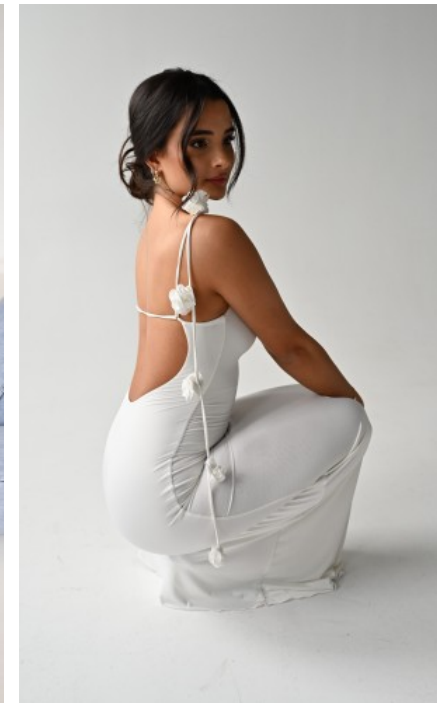

EDUCATION

Commercial specialist

TUBA B. - #47973

KREUZSTR. 34 · 33602 BIELEFELD · GERMANY · +49 521 3373 2910

WWW.THE-MODELS.DE · INFO@THE-MODELS.DE

HEIGHT · 173CM
SIZE · 36

SHOES · 38 EU
B/W/H · 86/70/93

YEAR OF BIRTH · 2000
HAIR · DARK BROWN