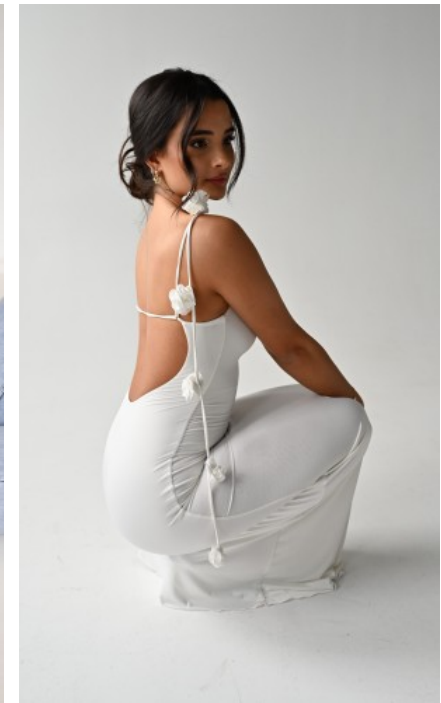

EDUCATION

Commercial specialist

TUBA B. - #47973

KREUZSTR. 34 · 33602 BIELEFELD · GERMANY · +49 521 3373 2910

WWW.THE-MODELS.DE · INFO@THE-MODELS.DE

HEIGHT · 173CM
SIZE · 36

SHOES · 38 EU
B/W/H · 86/70/93

YEAR OF BIRTH · 2000
HAIR · DARK BROWN