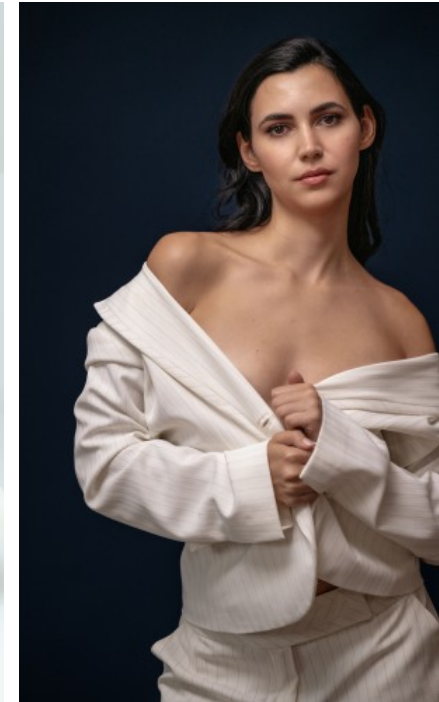

EDUCATION

A-levels

NADINE K. - #48367

KREUZSTR. 34 · 33602 BIELEFELD · GERMANY · +49 521 3373 2910

WWW.THE-MODELS.DE · INFO@THE-MODELS.DE

HEIGHT · 164CM
SIZE · 34

SHOES · 38 EU
B/W/H · 79/64/91

YEAR OF BIRTH · 2003
HAIR · BROWN