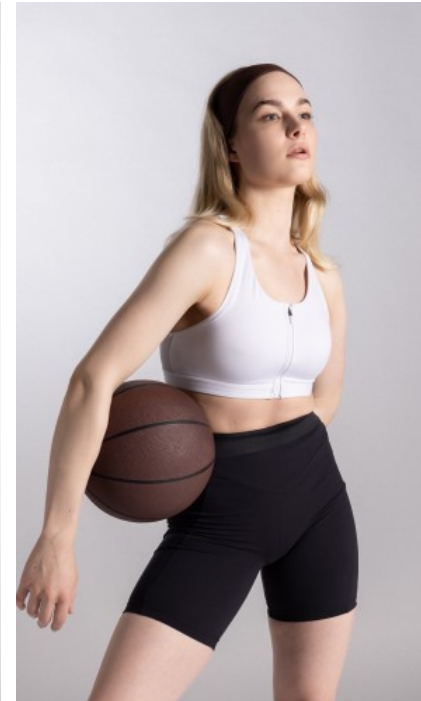

EDUCATION

A-levels

JOHANNA W. - #48892

KREUZSTR. 34 · 33602 BIELEFELD · GERMANY · +49 521 3373 2910

WWW.THE-MODELS.DE · INFO@THE-MODELS.DE

HEIGHT · 169CM
SIZE · 34/36

SHOES · 40 EU
B/W/H · 85/64/91

YEAR OF BIRTH · 1999
HAIR · LIGHT BLOND