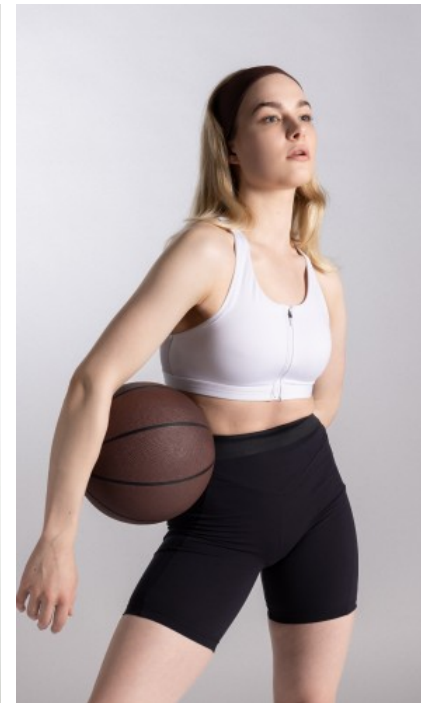

EDUCATION

A-levels

JOHANNA W. - #48892

KREUZSTR. 34 · 33602 BIELEFELD · GERMANY · +49 521 3373 2910

WWW.THE-MODELS.DE · INFO@THE-MODELS.DE

HEIGHT · 169CM
SIZE · 34/36

SHOES · 40 EU
B/W/H · 85/64/91

YEAR OF BIRTH · 1999
HAIR · LIGHT BLOND