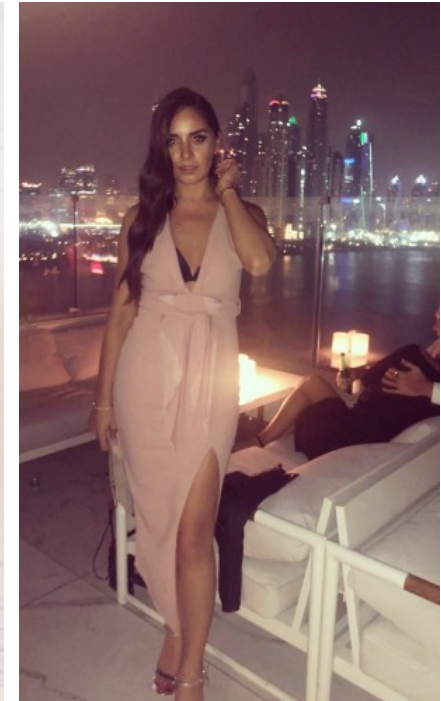

EDUCATION

A-levels, businesswoman for audiovisual media

SUZAN S. - #4974

KREUZSTR. 34 · 33602 BIELEFELD · GERMANY · +49 521 3373 2910

WWW.THE-MODELS.DE · INFO@THE-MODELS.DE

HEIGHT · 170CM
SIZE · 36

SHOES · 39 EU
B/W/H · 82/73/85

YEAR OF BIRTH · 1991
HAIR · DARK BROWN