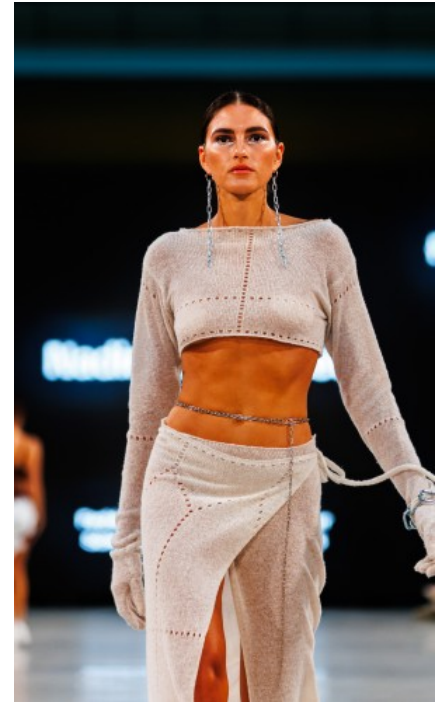

EDUCATION

Training as a sports and fitness specialist

MICHELLE L. - #50216

KREUZSTR. 34 · 33602 BIELEFELD · GERMANY · +49 521 3373 2910

WWW.THE-MODELS.DE · INFO@THE-MODELS.DE

HEIGHT · 178CM
SIZE · 34/36

SHOES · 40 EU
B/W/H · 83/62/90

YEAR OF BIRTH · 1998
HAIR · DARK BROWN