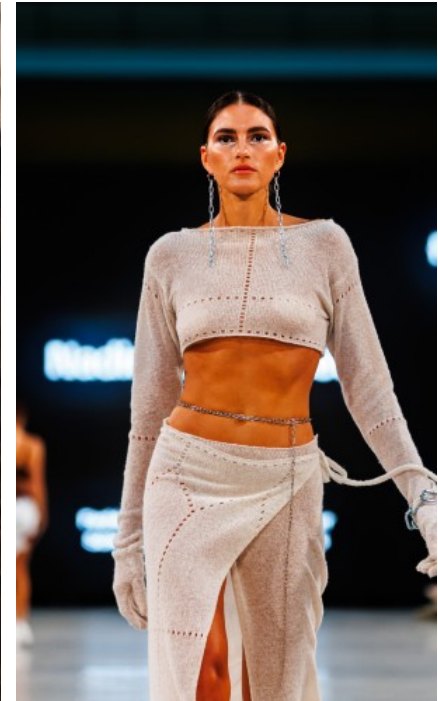

EDUCATION

Training as a sports and fitness specialist

MICHELLE L. - #50216

KREUZSTR. 34 · 33602 BIELEFELD · GERMANY · +49 521 3373 2910

WWW.THE-MODELS.DE · INFO@THE-MODELS.DE

HEIGHT · 178CM
SIZE · 34/36

SHOES · 40 EU
B/W/H · 83/62/90

YEAR OF BIRTH · 1998
HAIR · DARK BROWN