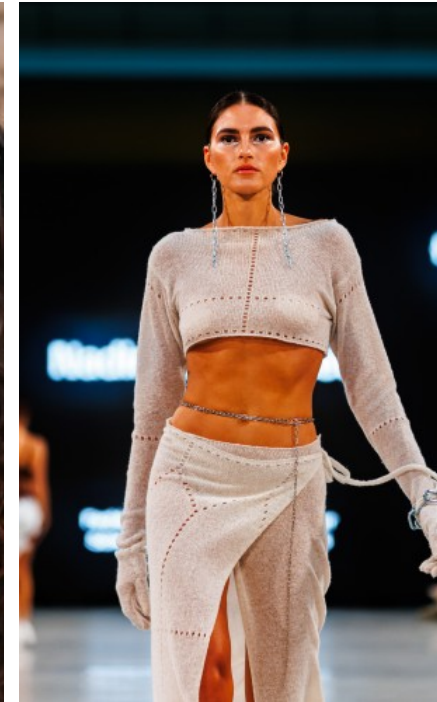

EDUCATION

Training as a sports and fitness specialist

MICHELLE L. - #50216

KREUZSTR. 34 · 33602 BIELEFELD · GERMANY · +49 521 3373 2910

WWW.THE-MODELS.DE · INFO@THE-MODELS.DE

HEIGHT · 178CM
SIZE · 34/36

SHOES · 40 EU
B/W/H · 83/62/90

YEAR OF BIRTH · 1998
HAIR · DARK BROWN