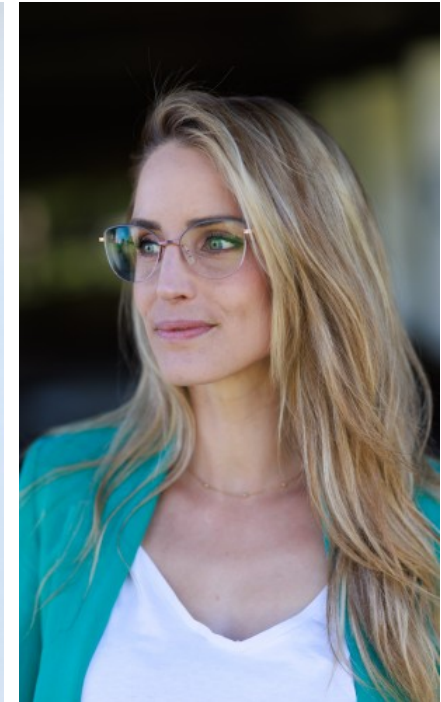

EDUCATION

Businesswoman in e-commerce

LISA NOELLE Z. - #53161

KREUZSTR. 34 · 33602 BIELEFELD · GERMANY · +49 521 3373 2910

WWW.THE-MODELS.DE · INFO@THE-MODELS.DE

HEIGHT · 169CM
SIZE · 34/36

SHOES · 37 EU
B/W/H · 87/73/88

YEAR OF BIRTH · 1990
HAIR · BLOND