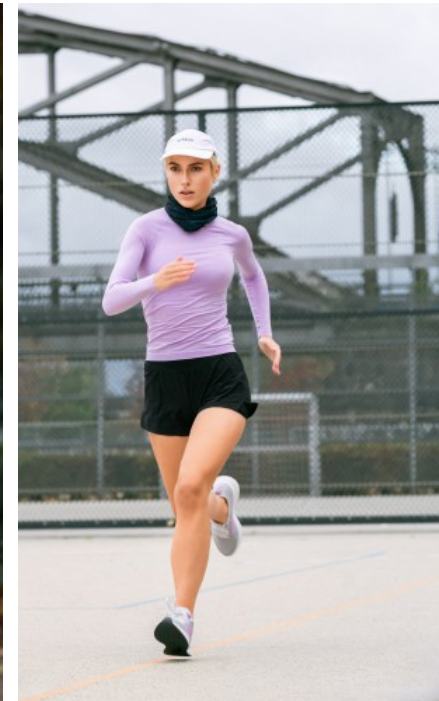

EDUCATION

A-levels

ELISA L. - #55197

KREUZSTR. 34 · 33602 BIELEFELD · GERMANY · +49 521 3373 2910

WWW.THE-MODELS.DE · INFO@THE-MODELS.DE

HEIGHT · 176CM
SIZE · 36

SHOES · 40 EU
B/W/H · 88/64/90

YEAR OF BIRTH · 1998
HAIR · BLOND